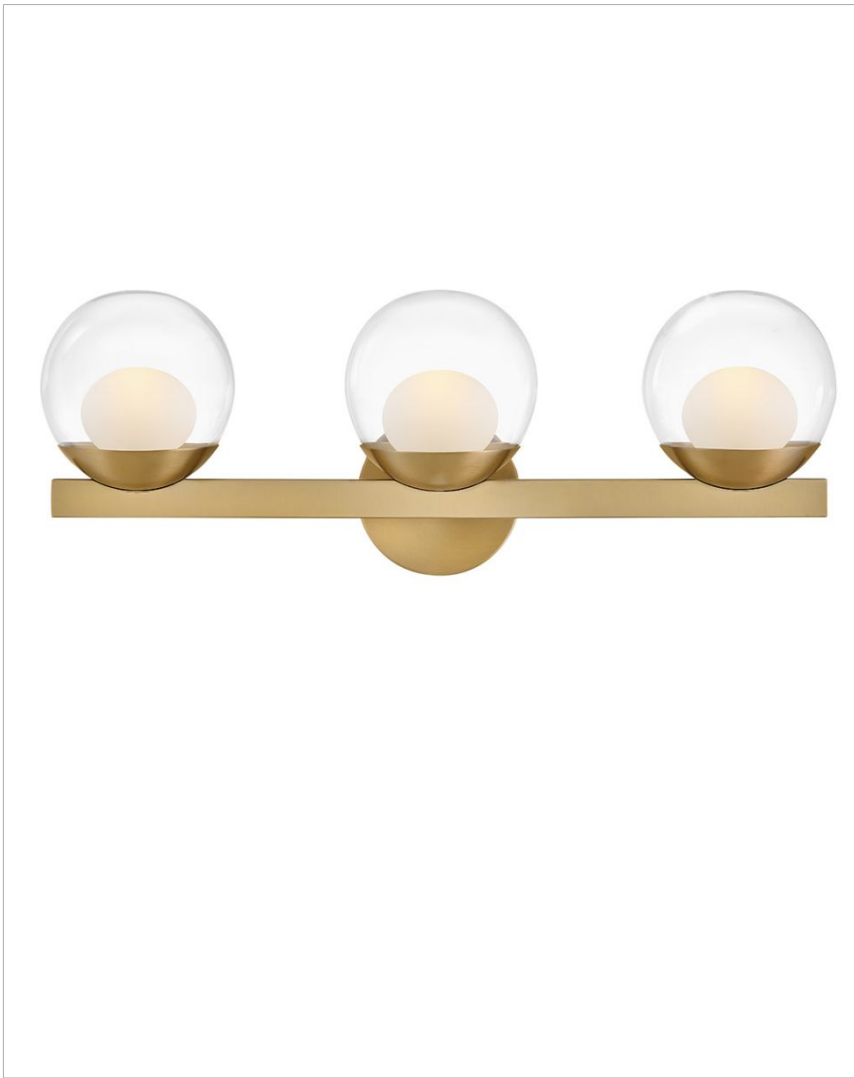

SUNNI

57443LCB-LL

MEDIUM THREE LIGHT VANITY

Sophisticated with an ultramodern twist, Sunni's sleek design showcases a distinctive glass globe that artfully layers a clear glass outside with an etched white interior. A minimal backplate and frame are finished in a bold Black or luxurious Lacquered Brass finish to easily complement your space.

DETAILS

FINISH:	Lacquered Brass
MATERIAL:	Steel
GLASS:	Clear Dome
DIMMABLE:	YES - CL TYPE DIMMER (SSL7A)

DIMENSIONS

WIDTH:	24"
HEIGHT:	9"
WEIGHT:	4.5lb
BACK PLATE:	5.25" Dia.
EXTENSION:	7.5"
TOP TO OUTLET:	6.25"

LIGHT SOURCE

LIGHT SOURCE:	Socketed
WATTAGE:	3-5w G9 LED *Included
VOLTAGE:	120v

SHIPPING

CARTON LENGTH:	25.8
CARTON WIDTH:	9.5
CARTON HEIGHT:	12.5
CARTON WEIGHT:	6

PRODUCT DETAILS:

- This fixture can be mounted either up or down to best fit your space
- Damp Rated
- Bold silhouette with dramatic details creates a modern statement
- LED Bulbs carry a 3-year limited warranty
- Invisimount hardware is hidden on the backplate for a clean silhouette
- G9 LED lamp required

HINKLEY

HINKLEY
33000 Pin Oak Parkway
Avon Lake, OH 44012

PHONE: (440) 653-5500
Toll Free: 1 (800) 446-5539

hinkley.com