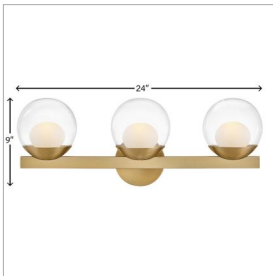

SUNNI

57443LCB-LL

MEDIUM THREE LIGHT VANITY

Sophisticated with an ultramodern twist, Sunni's sleek design showcases a distinctive glass globe that artfully layers a clear glass outside with an etched white interior. A minimal backplate and frame are finished in a bold Black or luxurious Lacquered Brass finish to easily complement your space.

DETAILS

FINISH:	Lacquered Brass
MATERIAL:	Steel
GLASS:	Clear Dome
DIMMABLE:	YES - CL TYPE DIMMER (SSL7A)

DIMENSIONS

WIDTH:	24"
HEIGHT:	9"
WEIGHT:	4.5lb
BACK PLATE:	5.25" Dia.
EXTENSION:	7.5"
TOP TO OUTLET:	6.25"

LIGHT SOURCE

LIGHT SOURCE:	Socketed
WATTAGE:	3-5w G9 LED *Included
VOLTAGE:	120v

SHIPPING

CARTON LENGTH:	25.8
CARTON WIDTH:	9.5
CARTON HEIGHT:	12.5
CARTON WEIGHT:	6

PRODUCT DETAILS:

- This fixture can be mounted either up or down to best fit your space
- Damp Rated
- Bold silhouette with dramatic details creates a modern statement
- LED Bulbs carry a 3-year limited warranty
- Invisimount hardware is hidden on the backplate for a clean silhouette
- G9 LED lamp required

HINKLEY

HINKLEY
33000 Pin Oak Parkway
Avon Lake, OH 44012

PHONE: (440) 653-5500
Toll Free: 1 (800) 446-5539

hinkley.com