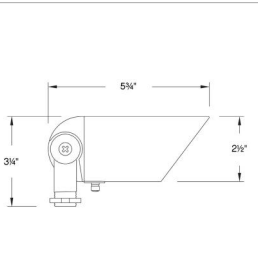

DETAILS	
FINISH:	Brass Satin Black
MATERIAL:	Brass
GLASS:	Clear Lens
DIMMABLE:	YES - WITH MLV ON TRANSFORMER PRIMARY

DIMENSIONS	
WIDTH:	5.8"
HEIGHT:	3.3"
DEPTH:	2.5
WEIGHT:	1.4lb

LIGHT SOURCE	
LIGHT SOURCE:	Socketed
WATTAGE:	1-4w MR16 LED *Included
VOLTAGE:	12v
VOLT AMPS:	5.7
TRANSFORMER REQUIRED:	Yes

MOUNTING	
LEAD WIRE:	1 X 18"

SHIPPING	
CARTON LENGTH:	11.5
CARTON WIDTH:	5.3
CARTON HEIGHT:	3.3
CARTON WEIGHT:	1.6

PRODUCT DETAILS:

- Highlight special areas of your landscape such as foliage, trees, and architectural environments
- Hardy Island Series products carry a lifetime limited warranty
- Wet Rated
- LED Bulbs carry a 3-year limited warranty
- 12V systems with LED bulbs consume less energy leading to lower electricity bills and a reduced carbon footprint
- Classic lines and heritage details complement traditional architecture
- The Hinkley Home Automation App allows you to control your landscape lights anytime, anywhere. You can turn dimmers on/off and adjust sliding brightness settings remotely.
- Part of the Hardy Island Collection, constructed with solid cast brass for impeccable weather resistance