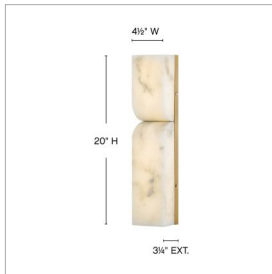

ALUNE

FR41970LCB

MEDIUM LED SCONCE

Defined by modern, asymmetrical curves, Alune accentuates smooth, natural alabaster with warm, integrated LEDs. Every unique variation in the stone's color and pattern is brought into focus, complemented by a luxe Lacquered Brass finish.

DETAILS	
FINISH:	Lacquered Brass
MATERIAL:	Aluminum
GLASS:	Alabaster
DIMMABLE:	YES - CL TYPE DIMMER (SSL7A)

DIMENSIONS	
WIDTH:	4.5"
HEIGHT:	20"
WEIGHT:	8.5lb
BACK PLATE:	4.5"W X 20"H
EXTENSION:	3.3"
TOP TO OUTLET:	2.5-17.5"

LIGHT SOURCE	
LIGHT SOURCE:	Integrated LED
WATTAGE:	20w LED *Included
VOLTAGE:	120v

SHIPPING	
CARTON LENGTH:	23.3
CARTON WIDTH:	8.3
CARTON HEIGHT:	7
CARTON WEIGHT:	10

PRODUCT DETAILS:

- This fixture can be mounted either up or down to best fit your space
- Damp Rated
- LED components carry a 5-year limited warranty
- Bold silhouette with dramatic details creates a modern statement
- Energy-efficient integrated LED - safer for the environment and low maintenance
- ADA compliant design provides added accessibility and maximum clearance
- Invisimount hardware is hidden on the backplate for a clean silhouette
- Adjustable hardware allows for easy positioning when mounting