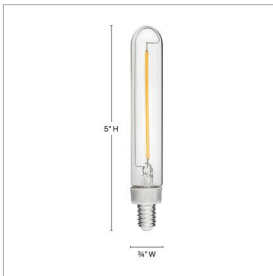

LUMIGLO BULB

E12T62245CL-6

LED BULB 6 PACK

To create superior, softer light that sets the scene in any indoor or outdoor setting, Hinkley's Lumiglo™ LED bulbs feature unique filament technology designed to cast a warm ambient glow. Dimmable functionality provides full control over brightness, allowing you to craft an atmosphere that perfectly accentuates your space.

DETAILS

FINISH:	Accessories
DIMMABLE:	YES - CL TYPE DIMMER (SSL7A)

DIMENSIONS

HEIGHT:	5"
---------	----

LIGHT SOURCE

LIGHT SOURCE:	Socketed
WATTAGE:	6-2w Cand. LED
VOLTAGE:	120v

SHIPPING

CARTON LENGTH:	6
CARTON WIDTH:	10
CARTON HEIGHT:	6
CARTON WEIGHT:	2