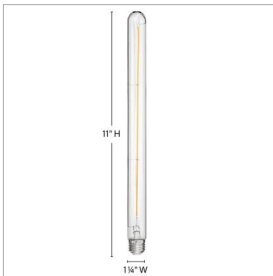

# LUMIGLO BULB

**E26T1042411CL-24**

LED BULB 24 PACK

DETAILS	
FINISH:	Accessories
DIMMABLE:	YES - CL TYPE DIMMER (SSL7A)

DIMENSIONS	
WIDTH:	1.3"
HEIGHT:	11"
WEIGHT:	6lb

LIGHT SOURCE	
LIGHT SOURCE:	Socketed
WATTAGE:	24-4w Med. LED
VOLTAGE:	120v

SHIPPING	
CARTON LENGTH:	12
CARTON WIDTH:	12
CARTON HEIGHT:	12
CARTON WEIGHT:	2

**PRODUCT DETAILS:**

- Damp Rated
- Package of 24