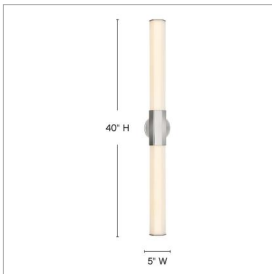

FACET

51154PN

EXTRA LARGE LED VANITY

View the many sides of Facet. Interesting angles combine with bold metal features to create an edgy and contemporary profile that is unpretentious yet unforgettable. Hexagonaletched opal glass is showcased by Heritage Brass or Black Oxide finishes.

DETAILS	
FINISH:	Polished Nickel
MATERIAL:	Steel
GLASS:	Etched Opal
DIMMABLE:	YES - CL TYPE DIMMER (SSL7A)

DIMENSIONS	
WIDTH:	5"
HEIGHT:	40"
WEIGHT:	4.8lb
BACK PLATE:	5" Dia.
EXTENSION:	4"
TOP TO OUTLET:	20"

LIGHT SOURCE	
LIGHT SOURCE:	Integrated LED
WATTAGE:	48w LED *Included
VOLTAGE:	120v

SHIPPING	
CARTON LENGTH:	42.5
CARTON WIDTH:	8
CARTON HEIGHT:	10
CARTON WEIGHT:	7.2

PRODUCT DETAILS:

- This fixture can be mounted horizontally
- Damp Rated
- LED components carry a 5-year limited warranty
- Bold silhouette with dramatic details creates a modern statement
- Energy-efficient integrated LED - safer for the environment and low maintenance
- This fixture can be mounted vertically
- ADA compliant design provides added accessibility and maximum clearance