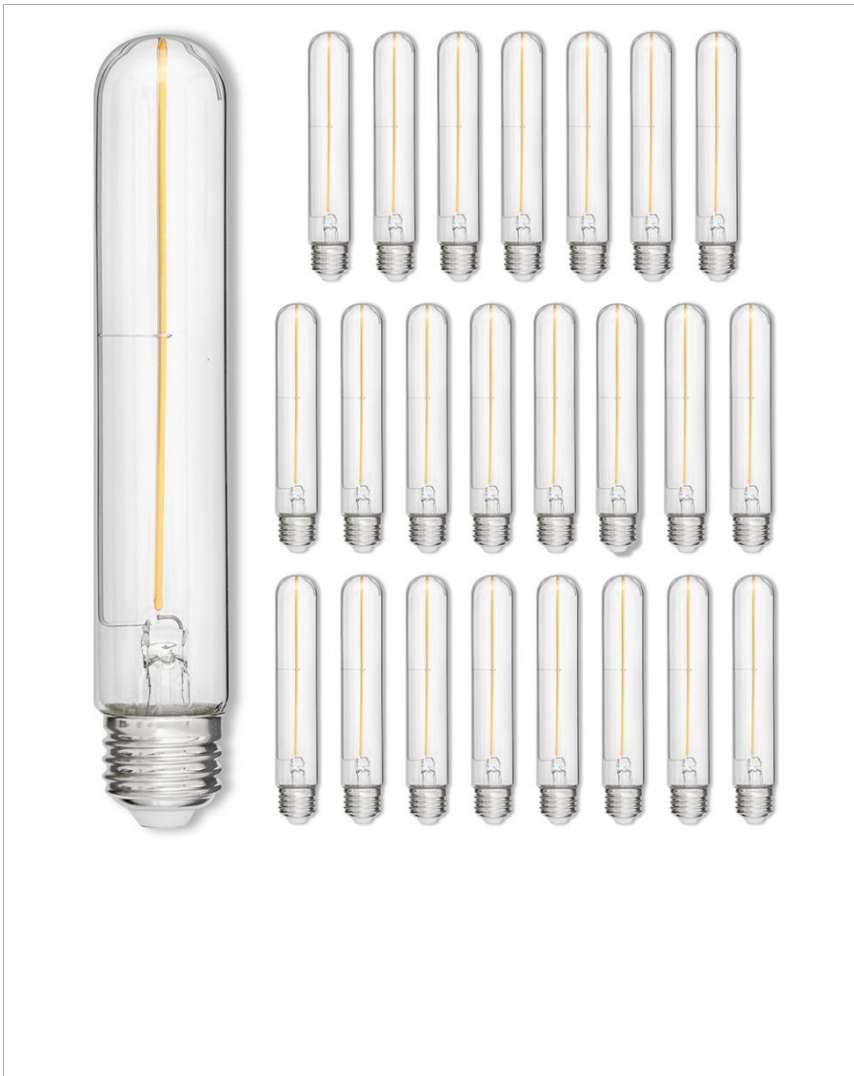

LUMIGLO BULB

E26T102247CL-24

LED BULB 24 PACK

To create superior, softer light that sets the scene in any indoor or outdoor setting, Hinkley's Lumiglo™ LED bulbs feature unique filament technology designed to cast a warm ambient glow. Dimmable functionality provides full control over brightness, allowing you to craft an atmosphere that perfectly accentuates your space.

DETAILS

FINISH:	Accessories
DIMMABLE:	YES - CL TYPE DIMMER (SSL7A)

DIMENSIONS

WIDTH:	1.3"
HEIGHT:	7"
WEIGHT:	2lb

LIGHT SOURCE

LIGHT SOURCE:	Socketed
WATTAGE:	24-2w Med. LED
VOLTAGE:	120v

SHIPPING

CARTON LENGTH:	6.9
CARTON WIDTH:	6.8
CARTON HEIGHT:	8.6
CARTON WEIGHT:	2

PRODUCT DETAILS:

- Damp Rated
- Package of 24