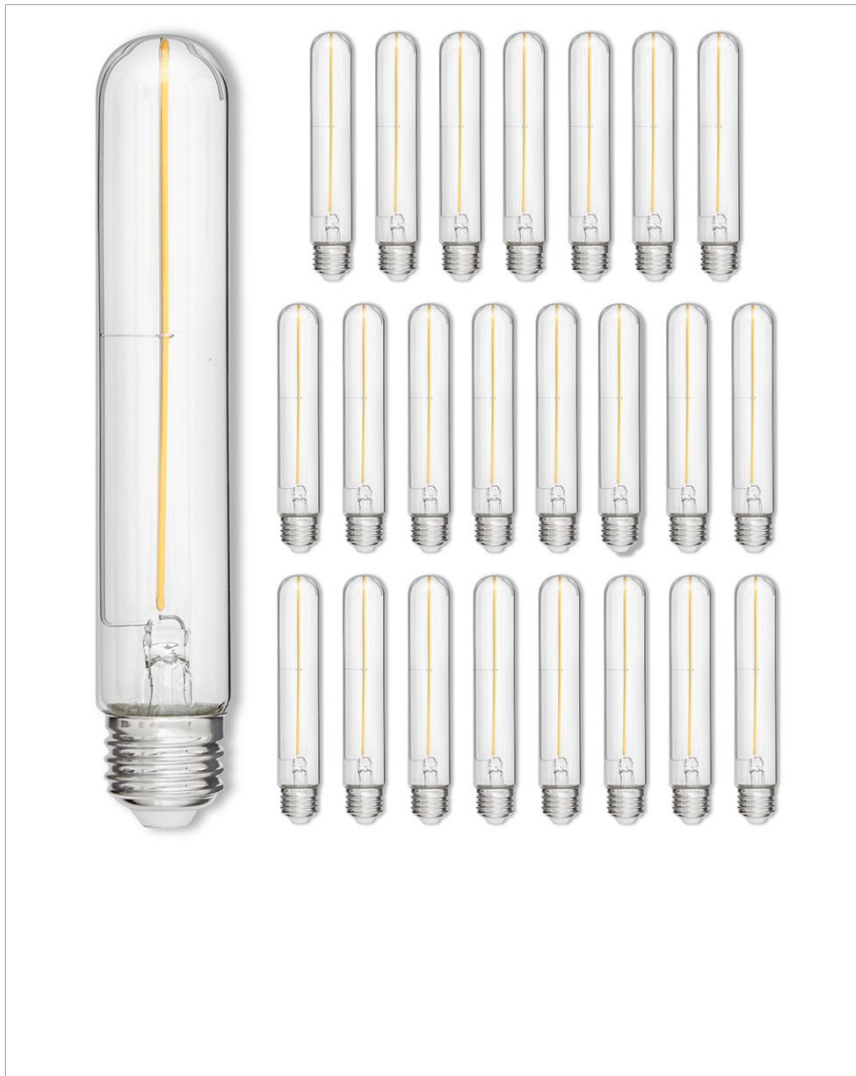

LUMIGLO BULB

E26T102247CL-24

LED BULB 24 PACK

To create superior, softer light that sets the scene in any indoor or outdoor setting, Hinkley's Lumiglo™ LED bulbs feature unique filament technology designed to cast a warm ambient glow. Dimmable functionality provides full control over brightness, allowing you to craft an atmosphere that perfectly accentuates your space.

DETAILS

FINISH:	Accessories
DIMMABLE:	YES - CL TYPE DIMMER (SSL7A)

DIMENSIONS

WIDTH:	1.3"
HEIGHT:	7"
WEIGHT:	2lb

LIGHT SOURCE

LIGHT SOURCE:	Socketed
WATTAGE:	24-2w Med. LED
VOLTAGE:	120v

SHIPPING

CARTON LENGTH:	6.9
CARTON WIDTH:	6.8
CARTON HEIGHT:	8.6
CARTON WEIGHT:	2

PRODUCT DETAILS:

- Damp Rated
- Package of 24