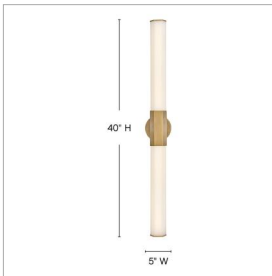

FACET

51154HB

EXTRA LARGE LED VANITY

View the many sides of Facet. Interesting angles combine with bold metal features to create an edgy and contemporary profile that is unpretentious yet unforgettable. Hexagonaletched opal glass is showcased by Heritage Brass or Black Oxide finishes.

DETAILS	
FINISH:	Heritage Brass
MATERIAL:	Steel
GLASS:	Etched Opal
DIMMABLE:	YES - CL TYPE DIMMER (SSL7A)

DIMENSIONS	
WIDTH:	5"
HEIGHT:	40"
WEIGHT:	4.8lb
BACK PLATE:	5" Dia.
EXTENSION:	4"
TOP TO OUTLET:	20"

LIGHT SOURCE	
LIGHT SOURCE:	Integrated LED
WATTAGE:	48w LED *Included
VOLTAGE:	120v

SHIPPING	
CARTON LENGTH:	42.5
CARTON WIDTH:	8
CARTON HEIGHT:	10
CARTON WEIGHT:	7.2

PRODUCT DETAILS:

- This fixture can be mounted horizontally
- Damp Rated
- LED components carry a 5-year limited warranty
- Bold silhouette with dramatic details creates a modern statement
- Energy-efficient integrated LED - safer for the environment and low maintenance
- This fixture can be mounted vertically
- ADA compliant design provides added accessibility and maximum clearance