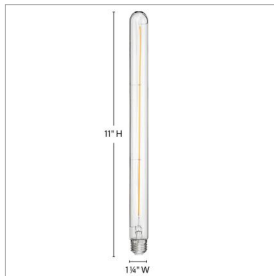

DETAILS

FINISH:	Accessories
DIMMABLE:	YES - CL TYPE DIMMER (SSL7A)

DIMENSIONS

WIDTH:	1.3"
HEIGHT:	11"
WEIGHT:	1lb

LIGHT SOURCE

LIGHT SOURCE:	Socketed
WATTAGE:	4-4w Med. LED
VOLTAGE:	120v

SHIPPING

CARTON LENGTH:	12
CARTON WIDTH:	12
CARTON HEIGHT:	12
CARTON WEIGHT:	2