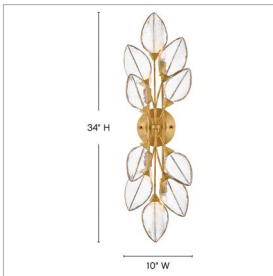

AMIRA

FR47762DA

LARGE FOUR LIGHT SCONCE

Romantic and elegant, Amira's floral and vine-inspired design features clear pressed glass leaves hand-painted with delicate gold detailing. A refined Distressed Brass frame evokes a timeless charm.

DETAILS	
FINISH:	Distressed Brass
MATERIAL:	Steel
GLASS:	Clear Pressed
DIMMABLE:	YES - WITH DIMMABLE LAMP (NOT INCLUDED)

DIMENSIONS	
WIDTH:	10"
HEIGHT:	34"
WEIGHT:	7.1lb
BACK PLATE:	6" Dia.
EXTENSION:	4.8"
TOP TO OUTLET:	17"

LIGHT SOURCE	
LIGHT SOURCE:	Socketed
WATTAGE:	4-5w Cand. LED, 60w Equiv.
VOLTAGE:	120v

SHIPPING	
CARTON LENGTH:	24.3
CARTON WIDTH:	12
CARTON HEIGHT:	8.8
CARTON WEIGHT:	9.9

PRODUCT DETAILS:

- This fixture can be mounted horizontally
- Damp Rated
- This fixture can be mounted vertically
- Merging the best of traditional and modern elements with a sophisticated and streamlined look

HINKLEY

HINKLEY
33000 Pin Oak Parkway
Avon Lake, OH 44012

PHONE: (440) 653-5500
Toll Free: 1 (800) 446-5539

hinkley.com