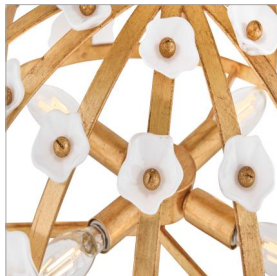

AZALEA

FR41633DA

MEDIUM SEMI-FLUSH MOUNT

Inspired by the natural romance of annual spring blooms, Azalea's intricate silhouette is adorned with double-layered glass blossoms crafted from clear and white glass. A Distressed brass frame complements an abundance of warm, ambient illumination from dimmable candelabra lamps.

DETAILS	
FINISH:	Distressed Brass
MATERIAL:	Steel
GLASS:	Clear Painted White Inside
DIMMABLE:	YES - WITH DIMMABLE LAMP (NOT INCLUDED)

DIMENSIONS	
WIDTH:	20.3"
HEIGHT:	15.5"
WEIGHT:	11.9lb

LIGHT SOURCE	
LIGHT SOURCE:	Socketed
WATTAGE:	4-5w Cand. LED, 60w Equiv.
VOLTAGE:	120v

MOUNTING	
CANOPY:	5.25" Dia.

SHIPPING	
CARTON LENGTH:	20.3
CARTON WIDTH:	20
CARTON HEIGHT:	16.5
CARTON WEIGHT:	19.1

PRODUCT DETAILS:

- Dry Rated
- Classic, elegant lines and timeless details enhance a traditional space

HINKLEY

HINKLEY
33000 Pin Oak Parkway
Avon Lake, OH 44012

PHONE: (440) 653-5500
Toll Free: 1 (800) 446-5539

hinkley.com