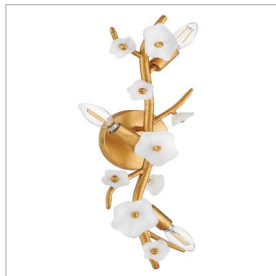

AZALEA

FR41630DA

LARGE THREE LIGHT SCONCE

Inspired by the natural romance of annual spring blooms, Azalea's intricate silhouette is adorned with double-layered glass blossoms crafted from clear and white glass. A Distressed Brass frame complements an abundance of warm, ambient illumination from dimmable candelabra lamps.

DETAILS	
FINISH:	Distressed Brass
MATERIAL:	Steel
GLASS:	Clear Painted White Inside
DIMMABLE:	YES - WITH DIMMABLE LAMP (NOT INCLUDED)

DIMENSIONS	
WIDTH:	8"
HEIGHT:	20"
WEIGHT:	2.8lb
BACK PLATE:	4.75" Dia.
EXTENSION:	4.5"
TOP TO OUTLET:	10"

LIGHT SOURCE	
LIGHT SOURCE:	Socketed
WATTAGE:	3-5w Cand. LED, 60w Equiv.
VOLTAGE:	120v

SHIPPING	
CARTON LENGTH:	27.3
CARTON WIDTH:	9
CARTON HEIGHT:	5.3
CARTON WEIGHT:	4.4

PRODUCT DETAILS:

- Dry Rated
- Classic, elegant lines and timeless details enhance a traditional space
- This fixture can be mounted horizontally
- This fixture can be mounted either up or down to best fit your space
- This fixture can be mounted vertically
- Invisimount hardware is hidden on the backplate for a clean silhouette