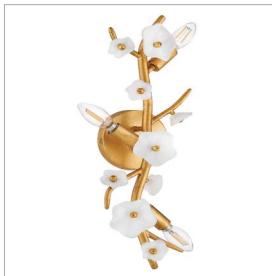

AZALEA

FR41630DA

LARGE THREE LIGHT SCONCE

Inspired by the natural romance of annual spring blooms, Azalea's intricate silhouette is adorned with double-layered glass blossoms crafted from clear and white glass. A Distressed Brass frame complements an abundance of warm, ambient illumination from dimmable candelabra lamps.

DETAILS	
FINISH:	Distressed Brass
MATERIAL:	Steel
GLASS:	Clear Painted White Inside
DIMMABLE:	YES - WITH DIMMABLE LAMP (NOT INCLUDED)

DIMENSIONS	
WIDTH:	8"
HEIGHT:	20"
WEIGHT:	2.8lb
BACK PLATE:	4.75" Dia.
EXTENSION:	4.5"
TOP TO OUTLET:	10"

LIGHT SOURCE	
LIGHT SOURCE:	Socketed
WATTAGE:	3-5w Cand. LED, 60w Equiv.
VOLTAGE:	120v

SHIPPING	
CARTON LENGTH:	27.3
CARTON WIDTH:	9
CARTON HEIGHT:	5.3
CARTON WEIGHT:	4.4

PRODUCT DETAILS:

- Dry Rated
- Classic, elegant lines and timeless details enhance a traditional space
- This fixture can be mounted horizontally
- This fixture can be mounted either up or down to best fit your space
- This fixture can be mounted vertically
- Invisimount hardware is hidden on the backplate for a clean silhouette