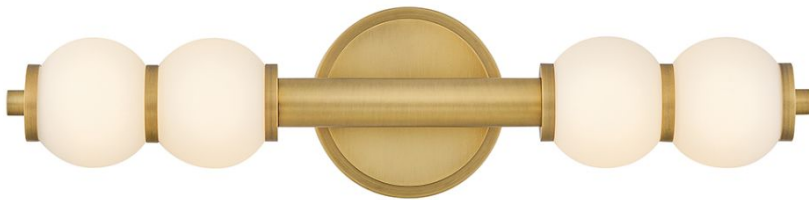

## TRIGO

#### LARGE LED SCONCE

Inspired by the enduring allure of pearl jewelry, Trigo's softly cascading silhouette makes a dramatic yet elegant statement. Glowing etched opal glass globes of varying sizes create a visual rhythm and organic flow that echo the natural imperfections and unique beauty found in genuine pearls. Differences between each globe add depth and movement, combining classic beauty with modern coastal design and offering a harmonious blend of tradition and innovation.

DETAILS	
FINISH:	Lacquered Brass
MATERIAL:	Steel
GLASS:	Etched Opal
DIMMABLE:	YES - UNIVERSAL DIMMING

DIMENSIONS	
WIDTH:	6"
HEIGHT:	24"
WEIGHT:	5lb
BACK PLATE:	6" Dia.
EXTENSION:	6"
TOP TO OUTLET:	12"

LIGHT SOURCE	
LIGHT SOURCE:	Integrated LED
LED NAME:	LEVO57392
WATTAGE:	18w LED *Included
VOLTAGE:	120v
LUMENS:	1000
CRI:	90
INCANDESCENT EQUIVALENCY:	1 x 75w
DIMMABLE:	YES - UNIVERSAL DIMMING

#### PRODUCT DETAILS:

- This fixture can be mounted horizontally
- Damp Rated
- LED components carry a 5-year limited warranty
- Bold silhouette with dramatic details creates a modern statement
- Energy-efficient integrated LED - safer for the environment and low maintenance
- This fixture can be mounted vertically
- Invisimount hardware is hidden on the backplate for a clean silhouette
- Part of the Lisa McDennon Collection of eclectic lighting designs, blending traditional and modern West Coast styles with striking natural elements, sculptural silhouettes, and layered textiles