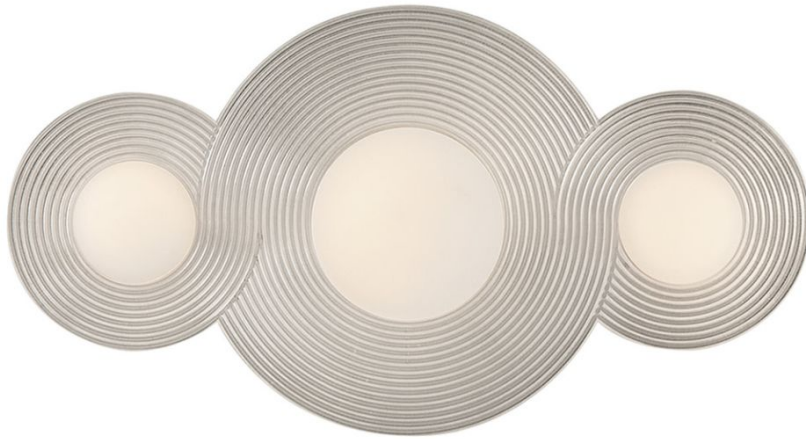

lisa mc dennon
COLLECTION

PRODUCT DETAILS:

- This fixture can be mounted horizontally
- Damp Rated
- LED components carry a 5-year limited warranty
- Bold silhouette with dramatic details creates a modern statement
- Energy-efficient integrated LED - safer for the environment and low maintenance
- Includes a convenient on/off switch
- This fixture can be mounted vertically
- Invisimount hardware is hidden on the backplate for a clean silhouette

RHEA

55252PN

SMALL LED VANITY

Evoking the concepts of eternity and limitlessness, Rhea's continuously flowing loops of refined metal create a ribbed texture along its gracefully curved backplate. Dimmable, integrated LED lamping brings comfortable energy into any bathroom or small interior space. Rhea can be installed vertically, horizontally, or even as a flush mount on a ceiling.

DETAILS	
FINISH:	Polished Nickel
MATERIAL:	Steel
GLASS:	Etched Opal
DIMMABLE:	YES - UNIVERSAL DIMMING

DIMENSIONS	
WIDTH:	18"
HEIGHT:	10"
WEIGHT:	3.5lb
BACK PLATE:	16.25"W X 4.75"H
EXTENSION:	6.3"
TOP TO OUTLET:	9"