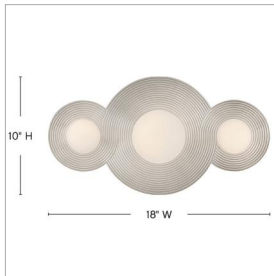

lisa mc dennon
COLLECTION

PRODUCT DETAILS:

- This fixture can be mounted horizontally
- Damp Rated
- LED components carry a 5-year limited warranty
- Bold silhouette with dramatic details creates a modern statement
- Energy-efficient integrated LED - safer for the environment and low maintenance
- Includes a convenient on/off switch
- This fixture can be mounted vertically
- Invisimount hardware is hidden on the backplate for a clean silhouette

RHEA

55252PN

SMALL LED VANITY

Evoking the concepts of eternity and limitlessness, Rhea's continuously flowing loops of refined metal create a ribbed texture along its gracefully curved backplate. Dimmable, integrated LED lamping brings comfortable energy into any bathroom or small interior space. Rhea can be installed vertically, horizontally, or even as a flush mount on a ceiling.

DETAILS	
FINISH:	Polished Nickel
MATERIAL:	Steel
GLASS:	Etched Opal
DIMMABLE:	YES - UNIVERSAL DIMMING

DIMENSIONS	
WIDTH:	18"
HEIGHT:	10"
WEIGHT:	3.5lb
BACK PLATE:	16.25"W X 4.75"H
EXTENSION:	6.3"
TOP TO OUTLET:	9"