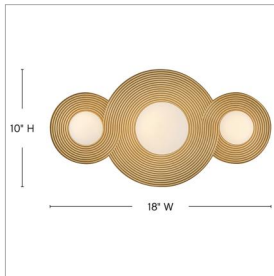

lisa mc dennon
COLLECTION

PRODUCT DETAILS:

- This fixture can be mounted horizontally
- Damp Rated
- LED components carry a 5-year limited warranty
- Bold silhouette with dramatic details creates a modern statement
- Energy-efficient integrated LED - safer for the environment and low maintenance
- Includes a convenient on/off switch
- This fixture can be mounted vertically
- Invisimount hardware is hidden on the backplate for a clean silhouette

RHEA

55252HB

SMALL LED VANITY

Evoking the concepts of eternity and limitlessness, Rhea's continuously flowing loops of refined metal create a ribbed texture along its gracefully curved backplate. Dimmable, integrated LED lamping brings comfortable energy into any bathroom or small interior space. Rhea can be installed vertically, horizontally, or even as a flush mount on a ceiling.

DETAILS	
FINISH:	Heritage Brass
MATERIAL:	Steel
GLASS:	Etched Opal
DIMMABLE:	YES - UNIVERSAL DIMMING

DIMENSIONS	
WIDTH:	18"
HEIGHT:	10"
WEIGHT:	3.5lb
BACK PLATE:	16.25"W X 4.75"H
EXTENSION:	6.3"
TOP TO OUTLET:	9"

SHIPPING	
CARTON LENGTH:	20.8
CARTON WIDTH:	12.8
CARTON HEIGHT:	9
CARTON WEIGHT:	5.5

HINKLEY

HINKLEY
33000 Pin Oak Parkway
Avon Lake, OH 44012

PHONE: (440) 653-5500
Toll Free: 1 (800) 446-5539

hinkley.com