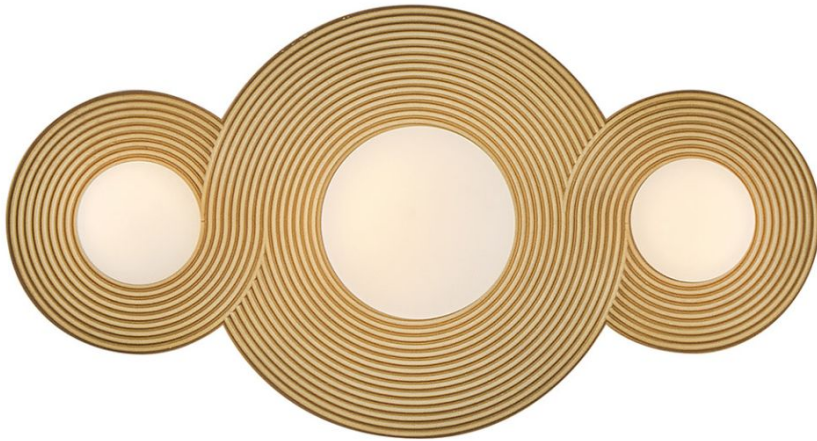

lisa mc dennon
COLLECTION

PRODUCT DETAILS:

- This fixture can be mounted horizontally
- Damp Rated
- LED components carry a 5-year limited warranty
- Bold silhouette with dramatic details creates a modern statement
- Energy-efficient integrated LED - safer for the environment and low maintenance
- Includes a convenient on/off switch
- This fixture can be mounted vertically
- Invisimount hardware is hidden on the backplate for a clean silhouette

RHEA

55252HB

SMALL LED VANITY

Evoking the concepts of eternity and limitlessness, Rhea's continuously flowing loops of refined metal create a ribbed texture along its gracefully curved backplate. Dimmable, integrated LED lamping brings comfortable energy into any bathroom or small interior space. Rhea can be installed vertically, horizontally, or even as a flush mount on a ceiling.

DETAILS	
FINISH:	Heritage Brass
MATERIAL:	Steel
GLASS:	Etched Opal
DIMMABLE:	YES - UNIVERSAL DIMMING

DIMENSIONS	
WIDTH:	18"
HEIGHT:	10"
WEIGHT:	3.5lb
BACK PLATE:	16.25"W X 4.75"H
EXTENSION:	6.3"
TOP TO OUTLET:	9"