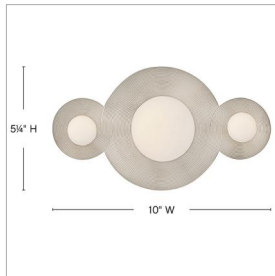

lisa mc dennon
COLLECTION

PRODUCT DETAILS:

- This fixture can be mounted horizontally
- Damp Rated
- LED components carry a 5-year limited warranty
- Bold silhouette with dramatic details creates a modern statement
- Energy-efficient integrated LED - safer for the environment and low maintenance
- Includes a convenient on/off switch
- This fixture can be mounted vertically
- ADA compliant design provides added accessibility and maximum clearance

RHEA

55250PN

SMALL LED VANITY

Evoking the concepts of eternity and limitlessness, Rhea's continuously flowing loops of refined metal create a ribbed texture along its gracefully curved backplate. Dimmable, integrated LED lamping brings comfortable energy into any bathroom or small interior space. Rhea can be installed vertically, horizontally, or even as a flush mount on a ceiling.

DETAILS	
FINISH:	Polished Nickel
MATERIAL:	Steel
GLASS:	Etched Opal
DIMMABLE:	YES - UNIVERSAL DIMMING

DIMENSIONS	
WIDTH:	10"
HEIGHT:	5.3"
WEIGHT:	2lb
BACK PLATE:	5.75"W X 4.75"H
EXTENSION:	4"
TOP TO OUTLET:	5"