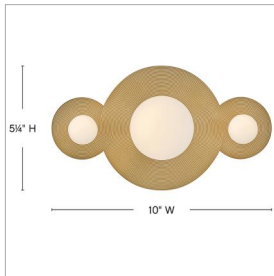

lisa mc dennon
COLLECTION

PRODUCT DETAILS:

- This fixture can be mounted horizontally
- Damp Rated
- LED components carry a 5-year limited warranty
- Bold silhouette with dramatic details creates a modern statement
- Energy-efficient integrated LED - safer for the environment and low maintenance
- Includes a convenient on/off switch
- This fixture can be mounted vertically
- ADA compliant design provides added accessibility and maximum clearance

RHEA

55250HB

SMALL LED VANITY

Evoking the concepts of eternity and limitlessness, Rhea's continuously flowing loops of refined metal create a ribbed texture along its gracefully curved backplate. Dimmable, integrated LED lamping brings comfortable energy into any bathroom or small interior space. Rhea can be installed vertically, horizontally, or even as a flush mount on a ceiling.

DETAILS	
FINISH:	Heritage Brass
MATERIAL:	Steel
GLASS:	Etched Opal
DIMMABLE:	YES - UNIVERSAL DIMMING

DIMENSIONS	
WIDTH:	10"
HEIGHT:	5.3"
WEIGHT:	2lb
BACK PLATE:	5.75"W X 4.75"H
EXTENSION:	4"
TOP TO OUTLET:	5"

SHIPPING	
CARTON LENGTH:	12.5
CARTON WIDTH:	10.5
CARTON HEIGHT:	5.5
CARTON WEIGHT:	3