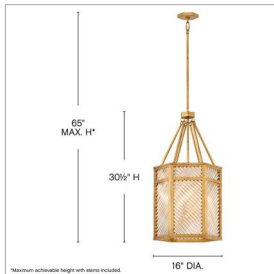

lisa mcdennon
COLLECTION

SURA

47467DA

LARGE PENDANT

A reimagining of vintage designs from the 40s and 50s, Sura's transitional, hexagonal Distressed Brass frame creates a glamorous yet understated and tailored appeal. Cylindrical glass rods set at alternating angles echo a soft herringbone pattern, juxtaposing geometry within geometry. Layered details create a reeded effect that is reflective and alluring.

DETAILS	
FINISH:	Distressed Brass
MATERIAL:	Steel
GLASS:	Clear
SLOPE DEGREE:	90
DIMMABLE:	YES - WITH DIMMABLE LAMP (NOT INCLUDED)

DIMENSIONS	
WIDTH:	16"
HEIGHT:	30.5"
WEIGHT:	38.8lb

LIGHT SOURCE	
LIGHT SOURCE:	Socketed
WATTAGE:	4-5w Cand. LED, 60w Equiv.
VOLTAGE:	120v

MOUNTING	
CANOPY:	6" Dia.
LEAD WIRE:	1 X 144"
MAX HEIGHT:	65

SHIPPING	
CARTON LENGTH:	19.3
CARTON WIDTH:	17
CARTON HEIGHT:	20.8
CARTON WEIGHT:	45.3

PRODUCT DETAILS:

- Dry Rated
- Includes (1) 6" stem and (2) 12" stems to customize hanging height
- Can be hung on a sloped ceiling
- Merging the best of traditional and modern elements with a sophisticated and streamlined look
- Part of the Lisa McDennon Collection of eclectic lighting designs, blending traditional and modern West Coast styles with striking natural elements, sculptural silhouettes, and layered textiles