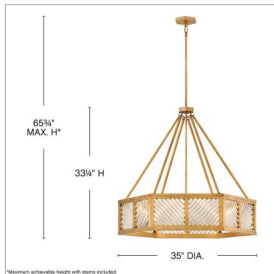

lisa mcDennon
COLLECTION

SURA

47466DA

MEDIUM DRUM CHANDELIER

A reimagining of vintage designs from the 40s and 50s, Sura's transitional, hexagonal Distressed Brass frame creates a glamorous yet understated and tailored appeal. Cylindrical glass rods set at alternating angles echo a soft herringbone pattern, juxtaposing geometry within geometry. Layered details create a reeded effect that is reflective and alluring.

DETAILS	
FINISH:	Distressed Brass
MATERIAL:	Steel
GLASS:	Clear
SLOPE DEGREE:	90
DIMMABLE:	YES - WITH DIMMABLE LAMP (NOT INCLUDED)

DIMENSIONS	
WIDTH:	35"
HEIGHT:	33.3"
WEIGHT:	59.5lb

LIGHT SOURCE	
LIGHT SOURCE:	Socketed
WATTAGE:	6-5w Cand. LED, 60w Equiv.
VOLTAGE:	120v

MOUNTING	
CANOPY:	6" Dia.
LEAD WIRE:	1 X 144"
MAX HEIGHT:	65.8

SHIPPING	
CARTON LENGTH:	37.8
CARTON WIDTH:	33
CARTON HEIGHT:	12
CARTON WEIGHT:	72.1

PRODUCT DETAILS:

- Dry Rated
- Includes (1) 6" stem and (2) 12" stems to customize hanging height
- Can be hung on a sloped ceiling
- Merging the best of traditional and modern elements with a sophisticated and streamlined look
- Fixture exceeds 50 lbs and must be supported independently of the outlet box
- Part of the Lisa McDennon Collection of eclectic lighting designs, blending traditional and modern West Coast styles with striking natural elements, sculptural silhouettes, and layered textiles