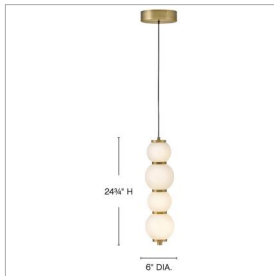

lisa mcDennon
COLLECTION

TRIGO

47397LCB

EXTRA SMALL PENDANT

Inspired by the enduring allure of pearl jewelry, Trigo's softly cascading silhouette makes a dramatic yet elegant statement. Glowing etched opal glass globes of varying sizes create a visual rhythm and organic flow that echo the natural imperfections and unique beauty found in genuine pearls. Differences between each globe add depth and movement, combining classic beauty with modern coastal design and offering a harmonious blend of tradition and innovation.

DETAILS	
FINISH:	Lacquered Brass
MATERIAL:	Steel
GLASS:	Etched Opal
SLOPE DEGREE:	90
DIMMABLE:	YES - UNIVERSAL DIMMING

DIMENSIONS	
WIDTH:	6"
HEIGHT:	24.8"
WEIGHT:	4lb

LIGHT SOURCE	
LIGHT SOURCE:	Integrated LED
LED NAME:	LEVO47395
WATTAGE:	15w LED *Included
VOLTAGE:	120v
LUMENS:	750
CRI:	90
INCANDESCENT EQUIVALENCY:	1 x 60w
DIMMABLE:	YES - UNIVERSAL DIMMING

MOUNTING	
CANOPY:	6" Dia.
LEAD WIRE:	1 X 120"

SHIPPING	
CARTON LENGTH:	27.5
CARTON WIDTH:	15.5
CARTON HEIGHT:	7.5
CARTON WEIGHT:	6.3

PRODUCT DETAILS:

- Dry Rated
- Can be hung on a sloped ceiling
- LED components carry a 5-year limited warranty
- Bold silhouette with dramatic details creates a modern statement
- Energy-efficient integrated LED - safer for the environment and low maintenance
- Part of the Lisa McDennon Collection of eclectic lighting designs, blending traditional and modern West Coast styles with striking natural elements, sculptural silhouettes, and layered textiles