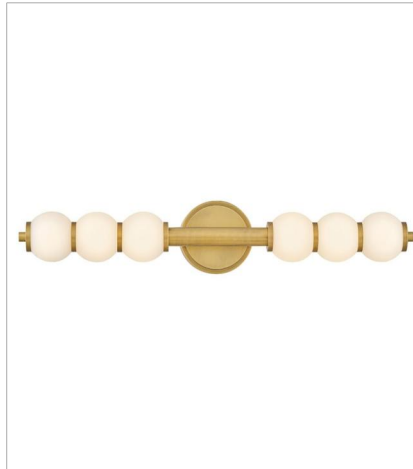

# TRIGO

lisa mcdennon  
COLLECTION

Inspired by the enduring allure of pearl jewelry, Trigo's softly cascading silhouette makes a dramatic yet elegant statement. Glowing etched opal glass globes of varying sizes create a visual rhythm and organic flow that echo the natural imperfections and unique beauty found in genuine pearls. Differences between each globe add depth and movement, combining classic beauty with modern coastal design and offering a harmonious bl...

**FINISH:** Lacquered Brass  
**GLASS:** Etched Opal

**57392LCB**  
LARGE LED SCNCE  
6" W, 24" H  
Integrated LED  
18w LED \*Included

**57393LCB**  
LARGE LED SCNCE  
6" W, 31.3" H  
Integrated LED  
28w LED \*Included

**47395LCB**  
SMALL ABSTRACT CHANDELIER  
20" W, 26" H  
Integrated LED  
60w LED \*Included

**47396LCB**  
LARGE MULTI LIGHT LINEAR  
52" W, 27.5" H  
Integrated LED  
120w LED \*Included

**47397LCB**  
EXTRA SMALL PENDANT  
6" W, 24.8" H  
Integrated LED  
15w LED \*Included