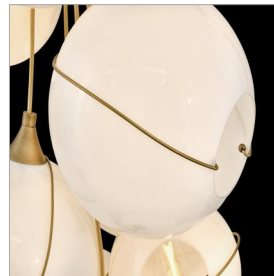

lisa mcDennon
COLLECTION

SKYE

30309HBR-CO

DOUBLE XL MULTI TIER CHANDELIER

Mesmerizingly asymmetrical with a bohemian, mid-century modern flair, Skye showcases stunning globes of clear or cased opal glass with off-center openings. Slender rings and delicate details in Heritage Brass or Black finishes pull the look together, while adjustable wires allow you to create the perfect look for your space.

DETAILS	
FINISH:	Heritage Brass
MATERIAL:	Steel
GLASS:	Cased Opal
SLOPE DEGREE:	90
DIMMABLE:	YES - WITH DIMMABLE LAMP (NOT INCLUDED)

DIMENSIONS	
WIDTH:	39"
HEIGHT:	125"
WEIGHT:	59.4lb

LIGHT SOURCE	
LIGHT SOURCE:	Socketed
WATTAGE:	18-10w Med. LED, 60w Equiv.
VOLTAGE:	120v

MOUNTING	
CANOPY:	6.25" Dia.
LEAD WIRE:	1 X 120"

SHIPPING	
CARTON LENGTH:	40
CARTON WIDTH:	40
CARTON HEIGHT:	22.5
CARTON WEIGHT:	77.4

PRODUCT DETAILS:

- Dry Rated
- Can be hung on a sloped ceiling
- Fixture exceeds 50 lbs and must be supported independently of the outlet box
- Eclectic style that mixes unconventional elements; Unique and sophisticated designs that feel modern and vintage at the same time
- Part of the Lisa McDennon Collection of eclectic lighting designs, blending traditional and modern West Coast styles with striking natural elements, sculptural silhouettes, and layered textiles