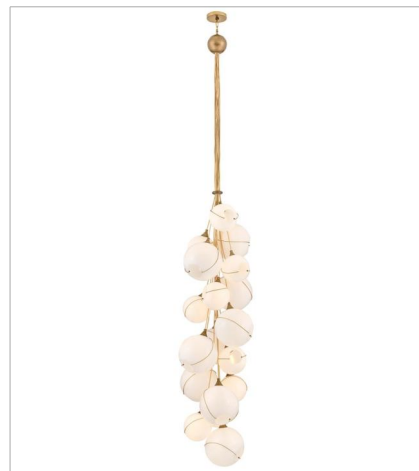

30309HBR-CO
DOUBLE XL MULTI TIER CHANDE...
39" W, 125" H
Socketed
18-10w Med. LED, 60w Equiv.