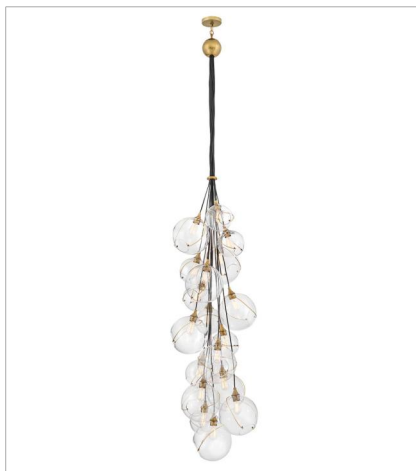

30309HBR
DOUBLE XL MULTI TIER CHANDE...
39" W, 125" H
Socketed
18-10w Med. LED, 60w Equiv.