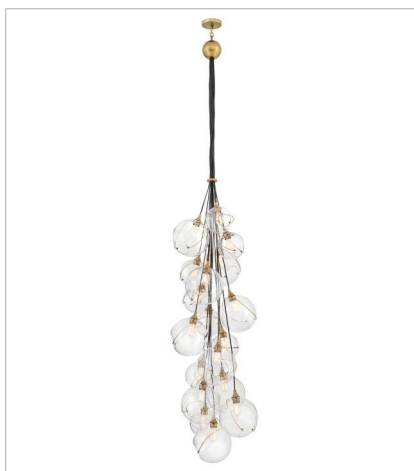

30309HBR
DOUBLE XL MULTI TIER CHANDE...
39" W, 125" H
Socketed
18-10w Med. LED, 60w Equiv.