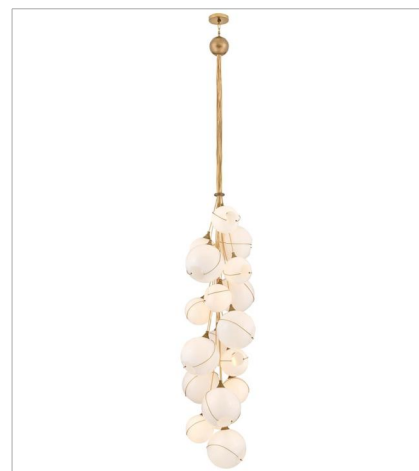

30309HBR-CO
DOUBLE XL MULTI TIER CHANDE...
39" W, 125" H
Socketed
18-10w Med. LED, 60w Equiv.