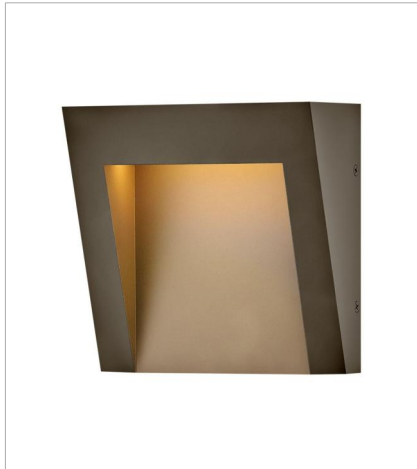

TAPER

COASTAL
ELEMENTS™
collection

Sleek and sophisticated, Taper is built to last with a timeless, minimalist style that radiates contemporary cool. Its recessed integrated LEDs are directed downward with gradient illumination that grazes the gently sloped design.

FINISH: Textured Oil Rubbed Bronze
GLASS: Etched Lens

2140TR
EXTRA SMALL WALL MOUNT LANTERN
7" W, 7" H
Integrated LED
8w LED *Included

2144TR
MEDIUM WALL MOUNT LANTERN
7" W, 15" H
Integrated LED
8w LED *Included