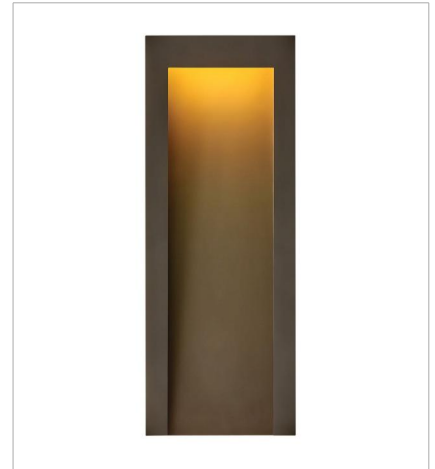

TAPER

COASTAL
ELEMENTS™
collection

Sleek and sophisticated, Taper is built to last with a timeless, minimalist style that radiates contemporary cool. Its recessed integrated LEDs are directed downward with gradient illumination that grazes the gently sloped design.

FINISH: Textured Oil Rubbed Bronze
GLASS: Etched Lens

2140TR
EXTRA SMALL WALL MOUNT LANTERN
7" W, 7" H
Integrated LED
8w LED *Included

2144TR
MEDIUM WALL MOUNT LANTERN
7" W, 15" H
Integrated LED
8w LED *Included