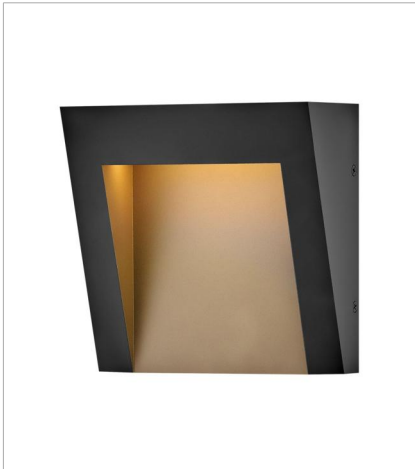

TAPER

COASTAL
ELEMENTS™
collection

Sleek and sophisticated, Taper is built to last with a timeless, minimalist style that radiates contemporary cool. Its recessed integrated LEDs are directed downward with gradient illumination that grazes the gently sloped design.

FINISH: Textured Black
GLASS: Etched Lens

2140TK
EXTRA SMALL WALL MOUNT LANTERN
7" W, 7" H
Integrated LED
8w LED *Included

2144TK
MEDIUM WALL MOUNT LANTERN
7" W, 15" H
Integrated LED
8w LED *Included

2145TK
LARGE WALL MOUNT LANTERN
9" W, 24" H
Integrated LED
11w LED *Included