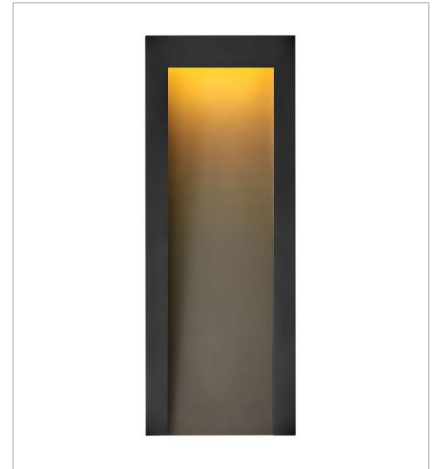

TAPER

COASTAL
ELEMENTS™
collection

Sleek and sophisticated, Taper is built to last with a timeless, minimalist style that radiates contemporary cool. Its recessed integrated LEDs are directed downward with gradient illumination that grazes the gently sloped design.

FINISH: Textured Black
GLASS: Etched Lens

2140TK
EXTRA SMALL WALL MOUNT LANTERN
7" W, 7" H
Integrated LED
8w LED *Included

2144TK
MEDIUM WALL MOUNT LANTERN
7" W, 15" H
Integrated LED
8w LED *Included

2145TK
LARGE WALL MOUNT LANTERN
9" W, 24" H
Integrated LED
11w LED *Included