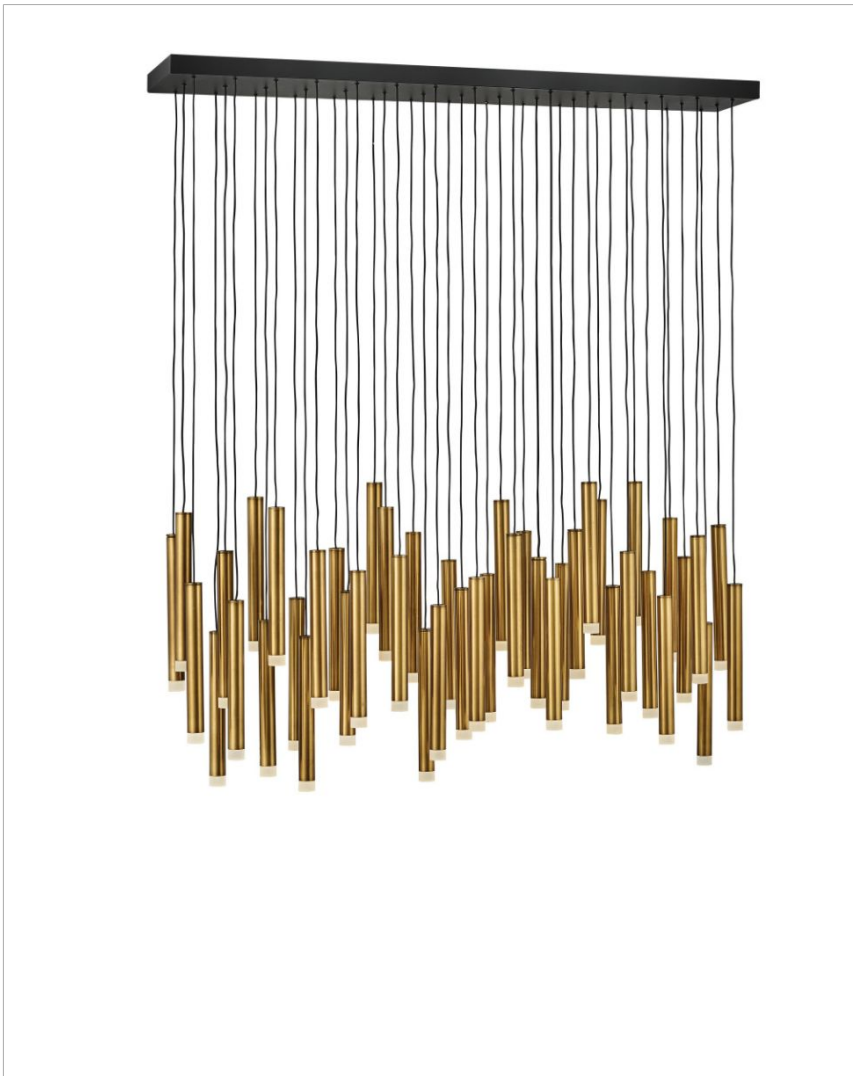

HARMONY

FR49909HBR

LARGE LED LINEAR

Harmony orchestrates the perfect blend of style and technology. Drawing inspiration from the enduring formation of wind chimes, the sleek Black or Heritage Brass tubes gleam with a glow that emanates from the lowest point of each column. Harmony is easily adjustable with many customizable configurations and is integrated with fully dimmable LEDs.

DETAILS	
FINISH:	Heritage Brass
MATERIAL:	Steel
DIMMABLE:	YES - CL TYPE DIMMER (SSL7A)

DIMENSIONS	
WIDTH:	48"
HEIGHT:	56.5"
DEPTH:	8
WEIGHT:	50lb

LIGHT SOURCE	
LIGHT SOURCE:	Integrated LED
LED NAME:	(45) KK1Y15-930
WATTAGE:	45-1w LED *Included
VOLTAGE:	120v
LUMENS:	4590
CRI:	95
INCANDESCENT EQUIVALENCY:	45 x 10w
DIMMABLE:	YES - CL TYPE DIMMER (SSL7A)

MOUNTING	
CANOPY:	9"W X 48"L
LEAD WIRE:	45 x 72"
MAX HEIGHT:	85.3

SHIPPING	
CARTON LENGTH:	55.3
CARTON WIDTH:	11.3
CARTON HEIGHT:	11.8
CARTON WEIGHT:	54

PRODUCT DETAILS:

- Dry Rated
- LED components carry a 5-year limited warranty
- Bold silhouette with dramatic details creates a modern statement
- All dimensions listed are as shown
- Energy-efficient integrated LED - safer for the environment and low maintenance
- Fixture exceeds 50 lbs and must be supported independently of the outlet box