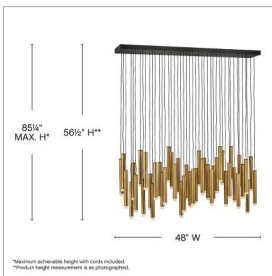

HARMONY

FR49909HBR

LARGE LED LINEAR

Harmony orchestrates the perfect blend of style and technology. Drawing inspiration from the enduring formation of wind chimes, the sleek Black or Heritage Brass tubes gleam with a glow that emanates from the lowest point of each column. Harmony is easily adjustable with many customizable configurations and is integrated with fully dimmable LEDs.

DETAILS	
FINISH:	Heritage Brass
MATERIAL:	Steel
DIMMABLE:	YES - CL TYPE DIMMER (SSL7A)

DIMENSIONS	
WIDTH:	48"
HEIGHT:	56.5"
DEPTH:	8
WEIGHT:	50lb

LIGHT SOURCE	
LIGHT SOURCE:	Integrated LED
LED NAME:	(45) KK1Y15-930
WATTAGE:	45-1w LED *Included
VOLTAGE:	120v
LUMENS:	4590
CRI:	95
INCANDESCENT EQUIVALENCY:	45 x 10w
DIMMABLE:	YES - CL TYPE DIMMER (SSL7A)

MOUNTING	
CANOPY:	9"W X 48"L
LEAD WIRE:	45 x 72"
MAX HEIGHT:	85.3

SHIPPING	
CARTON LENGTH:	55.3
CARTON WIDTH:	11.3
CARTON HEIGHT:	11.8
CARTON WEIGHT:	54

PRODUCT DETAILS:

- Dry Rated
- LED components carry a 5-year limited warranty
- Bold silhouette with dramatic details creates a modern statement
- All dimensions listed are as shown
- Energy-efficient integrated LED - safer for the environment and low maintenance
- Fixture exceeds 50 lbs and must be supported independently of the outlet box