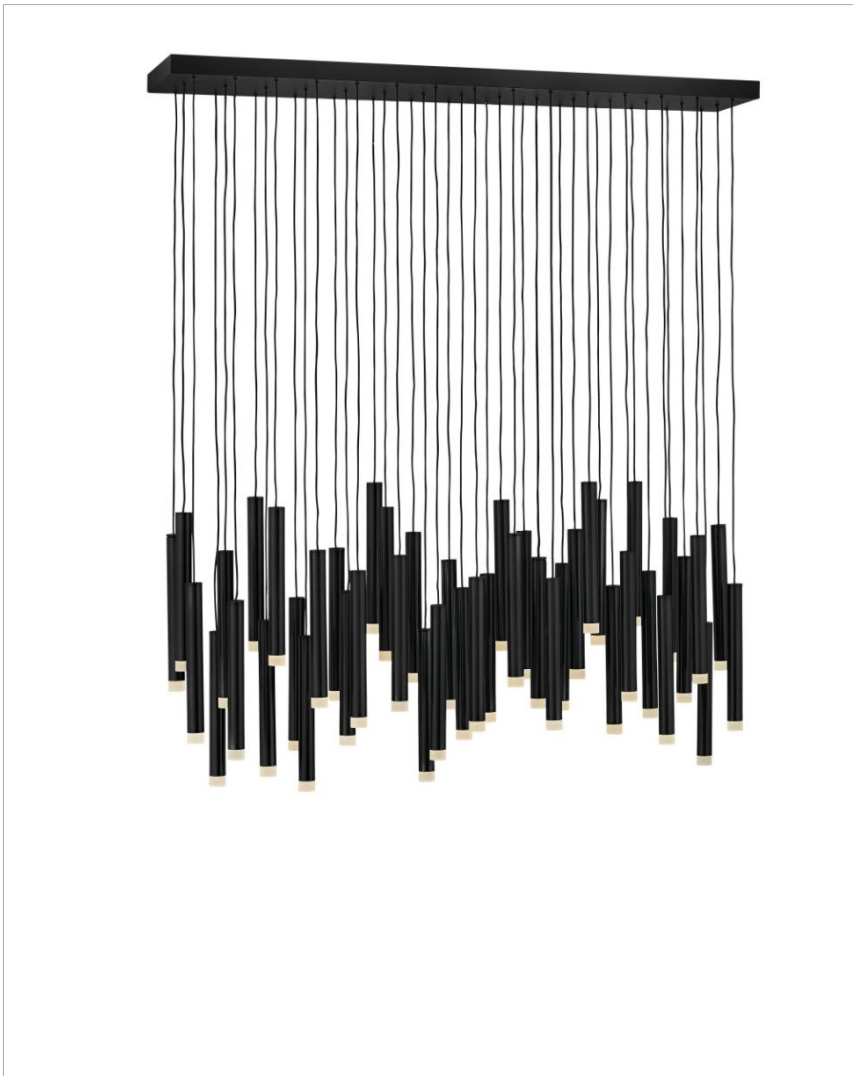

HARMONY

FR49909BLK

LARGE LED LINEAR

Harmony orchestrates the perfect blend of style and technology. Drawing inspiration from the enduring formation of wind chimes, the sleek Black or Heritage Brass tubes gleam with a glow that emanates from the lowest point of each column. Harmony is easily adjustable with many customizable configurations and is integrated with fully dimmable LEDs.

DETAILS	
FINISH:	Black
MATERIAL:	Steel
DIMMABLE:	YES - CL TYPE DIMMER (SSL7A)

DIMENSIONS	
WIDTH:	48"
HEIGHT:	56.5"
DEPTH:	8
WEIGHT:	50lb

LIGHT SOURCE	
LIGHT SOURCE:	Integrated LED
LED NAME:	(45) KK1Y15-930
WATTAGE:	45-1w LED *Included
VOLTAGE:	120v
LUMENS:	4590
CRI:	95
INCANDESCENT EQUIVALENCY:	45 x 10w
DIMMABLE:	YES - CL TYPE DIMMER (SSL7A)

MOUNTING	
CANOPY:	9"W X 48"L
LEAD WIRE:	45 x 72"
MAX HEIGHT:	85.3

SHIPPING	
CARTON LENGTH:	55.3
CARTON WIDTH:	11.3
CARTON HEIGHT:	11.8
CARTON WEIGHT:	54

PRODUCT DETAILS:

- Dry Rated
- LED components carry a 5-year limited warranty
- Bold silhouette with dramatic details creates a modern statement
- All dimensions listed are as shown
- Energy-efficient integrated LED - safer for the environment and low maintenance
- Fixture exceeds 50 lbs and must be supported independently of the outlet box