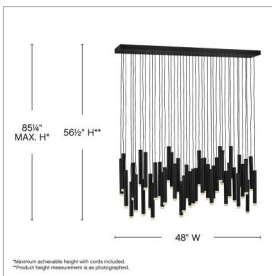

HARMONY

FR49909BLK

LARGE LED LINEAR

Harmony orchestrates the perfect blend of style and technology. Drawing inspiration from the enduring formation of wind chimes, the sleek Black or Heritage Brass tubes gleam with a glow that emanates from the lowest point of each column. Harmony is easily adjustable with many customizable configurations and is integrated with fully dimmable LEDs.

DETAILS	
FINISH:	Black
MATERIAL:	Steel
DIMMABLE:	YES - CL TYPE DIMMER (SSL7A)

DIMENSIONS	
WIDTH:	48"
HEIGHT:	56.5"
DEPTH:	8
WEIGHT:	50lb

LIGHT SOURCE	
LIGHT SOURCE:	Integrated LED
LED NAME:	(45) KK1Y15-930
WATTAGE:	45-1w LED *Included
VOLTAGE:	120v
LUMENS:	4590
CRI:	95
INCANDESCENT EQUIVALENCY:	45 x 10w
DIMMABLE:	YES - CL TYPE DIMMER (SSL7A)

MOUNTING	
CANOPY:	9"W X 48"L
LEAD WIRE:	45 x 72"
MAX HEIGHT:	85.3

SHIPPING	
CARTON LENGTH:	55.3
CARTON WIDTH:	11.3
CARTON HEIGHT:	11.8
CARTON WEIGHT:	54

PRODUCT DETAILS:

- Dry Rated
- LED components carry a 5-year limited warranty
- Bold silhouette with dramatic details creates a modern statement
- All dimensions listed are as shown
- Energy-efficient integrated LED - safer for the environment and low maintenance
- Fixture exceeds 50 lbs and must be supported independently of the outlet box