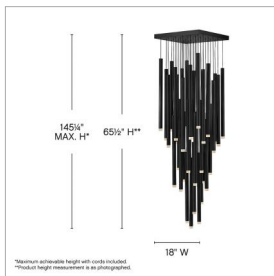

# HARMONY

FR49908BLK

LARGE PENDANT

Harmony orchestrates the perfect blend of style and technology. Drawing inspiration from the enduring formation of wind chimes, the sleek Black or Heritage Brass tubes gleam with a glow that emanates from the lowest point of each column. Harmony is easily adjustable with many customizable configurations and is integrated with fully dimmable LEDs.

DETAILS	
FINISH:	Black
MATERIAL:	Steel
DIMMABLE:	YES - CL TYPE DIMMER (SSL7A)

DIMENSIONS	
WIDTH:	18"
HEIGHT:	65.5"
WEIGHT:	65.1lb

LIGHT SOURCE	
LIGHT SOURCE:	Integrated LED
LED NAME:	(36) KK1Y15-930
WATTAGE:	36-1w LED *Included
VOLTAGE:	120v
LUMENS:	3672
CRI:	95
INCANDESCENT EQUIVALENCY:	36 x 10w
DIMMABLE:	YES - CL TYPE DIMMER (SSL7A)

MOUNTING	
CANOPY:	18" Sq.
LEAD WIRE:	36 X 120"
MAX HEIGHT:	145.3

SHIPPING	
CARTON LENGTH:	26.5
CARTON WIDTH:	24.5
CARTON HEIGHT:	12.5
CARTON WEIGHT:	69