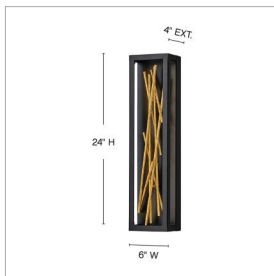

STYX

FR46402BLK

SMALL LED SCONCE

The breathtaking design of Styx fuses rich glamour with modern styling for an enthralling and dynamic silhouette with unexpected elements. An integrated LED open frame is fully dimmable, composed of clean angles in a chic Black finish. The frame illuminates textured metal branches in Gilded Gold, mingling organic and contemporary elements.

DETAILS	
FINISH:	Black
MATERIAL:	Steel
DIMMABLE:	YES - CL TYPE DIMMER (SSL7A)

DIMENSIONS	
WIDTH:	6"
HEIGHT:	24"
WEIGHT:	9.5lb
BACK PLATE:	6"W X 24"H
EXTENSION:	4"
TOP TO OUTLET:	12"

LIGHT SOURCE	
LIGHT SOURCE:	Integrated LED
LED NAME:	ES-FS2216C
WATTAGE:	30w LED *Included
VOLTAGE:	120v/277v
LUMENS:	1588
CRI:	94
INCANDESCENT EQUIVALENCY:	2 x 60w
DIMMABLE:	YES - CL TYPE DIMMER (SSL7A)

SHIPPING	
CARTON LENGTH:	8.5
CARTON WIDTH:	27
CARTON HEIGHT:	7
CARTON WEIGHT:	11

PRODUCT DETAILS:

- Dry Rated
- This fixture can be mounted horizontally
- This fixture can be mounted either up or down to best fit your space
- LED components carry a 5-year limited warranty
- Energy-efficient integrated LED - safer for the environment and low maintenance
- This fixture can be mounted vertically
- ADA compliant design provides added accessibility and maximum clearance
- Striking and glamorous silhouette with luxe details and a rich finish that makes a dramatic statement