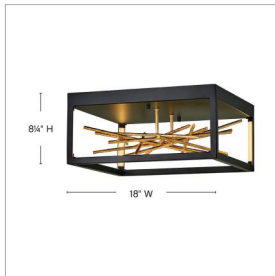

STYX

FR46401BLK

MEDIUM LED FLUSH MOUNT

The breathtaking design of Styx fuses rich glamour with modern styling for an enthralling and dynamic silhouette with unexpected elements. An integrated LED open frame is fully dimmable, composed of clean angles in a chic Black finish. The frame illuminates textured metal branches in Gilded Gold, mingling organic and contemporary elements.

| DETAILS | |
|-----------|------------------------------|
| FINISH: | Black |
| MATERIAL: | Steel |
| DIMMABLE: | YES - CL TYPE DIMMER (SSL7A) |

| DIMENSIONS | |
|------------|------|
| WIDTH: | 18" |
| HEIGHT: | 8.3" |
| WEIGHT: | 16lb |

| MOUNTING | |
|----------|---------|
| CANOPY: | 18" Sq. |

| SHIPPING | |
|----------------|----|
| CARTON LENGTH: | 21 |
| CARTON WIDTH: | 21 |
| CARTON HEIGHT: | 12 |
| CARTON WEIGHT: | 18 |

PRODUCT DETAILS: