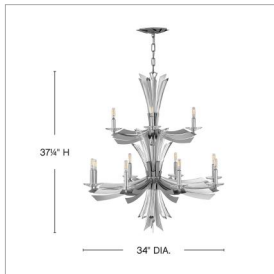

VIDA

FR40909GG

MULTI TIER

Vida's modern design bursts with a flourishing style that is both highly dramatic and finely sculpted. A statement piece with crystal accents and unique canopy detailing, Vida injects a thrilling dash of contemporary inspiration to its surroundings.

DETAILS	
FINISH:	Glacial
MATERIAL:	Steel
SLOPE DEGREE:	90
DIMMABLE:	YES - WITH DIMMABLE LAMP (NOT INCLUDED)

DIMENSIONS	
WIDTH:	34"
HEIGHT:	37.3"
WEIGHT:	37.7lb

LIGHT SOURCE	
LIGHT SOURCE:	Socketed
WATTAGE:	12-5w Cand. LED, 60w Equiv.
VOLTAGE:	120v

MOUNTING	
CANOPY:	6.5" Dia.
LEAD WIRE:	1 X 144"

SHIPPING	
CARTON LENGTH:	42.5
CARTON WIDTH:	35.5
CARTON HEIGHT:	22
CARTON WEIGHT:	64.9

PRODUCT DETAILS:

- Dry Rated
- Can be hung on a sloped ceiling
- Merging the best of traditional and modern elements with a sophisticated and streamlined look