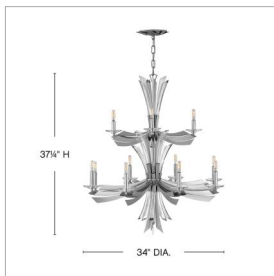

VIDA

FR40909GG

MULTI TIER

Vida's modern design bursts with a flourishing style that is both highly dramatic and finely sculpted. A statement piece with crystal accents and unique canopy detailing, Vida injects a thrilling dash of contemporary inspiration to its surroundings.

DETAILS	
FINISH:	Glacial
MATERIAL:	Steel
SLOPE DEGREE:	90
DIMMABLE:	YES - WITH DIMMABLE LAMP (NOT INCLUDED)

DIMENSIONS	
WIDTH:	34"
HEIGHT:	37.3"
WEIGHT:	37.7lb

LIGHT SOURCE	
LIGHT SOURCE:	Socketed
WATTAGE:	12-5w Cand. LED, 60w Equiv.
VOLTAGE:	120v

MOUNTING	
CANOPY:	6.5" Dia.
LEAD WIRE:	1 X 144"

SHIPPING	
CARTON LENGTH:	42.5
CARTON WIDTH:	35.5
CARTON HEIGHT:	22
CARTON WEIGHT:	64.9

PRODUCT DETAILS:

- Dry Rated
- Can be hung on a sloped ceiling
- Merging the best of traditional and modern elements with a sophisticated and streamlined look