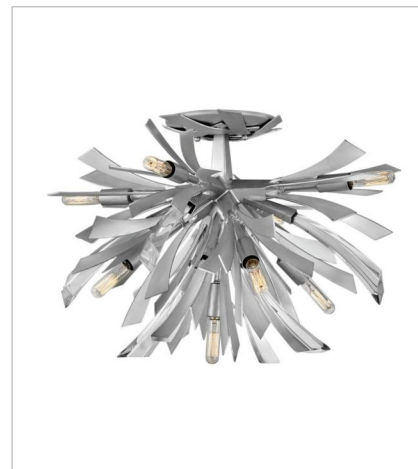

# VIDA

Vida's modern design bursts with a flourishing style that is both highly dramatic and finely sculpted. A statement piece with crystal accents and unique canopy detailing, Vida injects a thrilling dash of contemporary inspiration to its surroundings.

**FINISH:** Glacial

**FR40904GG**  
MEDIUM ORB  
22" W, 26" H  
Socketed  
13-5w Cand. LED, 60w Equiv.

**FR40905GG**  
LARGE ORB  
36" W, 42" H  
Socketed  
13-5w Cand. LED, 60w Equiv.

**FR40906GG**  
MEDIUM SINGLE TIER PENDANT  
36" W, 27.8" H  
Socketed  
13-5w Cand. LED, 60w Equiv.

**FR40907GG**  
MEDIUM ORB CHANDELIER  
24" W, 50" H  
Socketed  
19-5w Cand. LED, 60w Equiv.

**FR40909GG**  
MULTI TIER  
34" W, 37.3" H  
Socketed  
12-5w Cand. LED, 60w Equiv.

**FR40903GG**  
MEDIUM SEMI-FLUSH MOUNT  
24" W, 14.5" H  
Socketed  
9-5w Cand. LED, 60w Equiv.