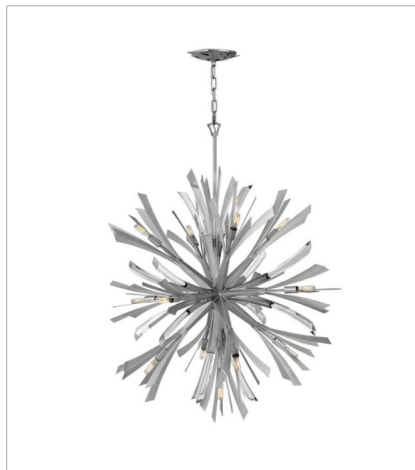

# VIDA

Vida's modern design bursts with a flourishing style that is both highly dramatic and finely sculpted. A statement piece with crystal accents and unique canopy detailing, Vida injects a thrilling dash of contemporary inspiration to its surroundings.

**FINISH:** Glacial

**FR40904GG**  
MEDIUM ORB  
22" W, 26" H  
Socketed  
13-5w Cand. LED, 60w Equiv.

**FR40905GG**  
LARGE ORB  
36" W, 42" H  
Socketed  
13-5w Cand. LED, 60w Equiv.

**FR40906GG**  
MEDIUM SINGLE TIER PENDANT  
36" W, 27.8" H  
Socketed  
13-5w Cand. LED, 60w Equiv.

**FR40907GG**  
MEDIUM ORB CHANDELIER  
24" W, 50" H  
Socketed  
19-5w Cand. LED, 60w Equiv.

**FR40909GG**  
MULTI TIER  
34" W, 37.3" H  
Socketed  
12-5w Cand. LED, 60w Equiv.

**FR40903GG**  
MEDIUM SEMI-FLUSH MOUNT  
24" W, 14.5" H  
Socketed  
9-5w Cand. LED, 60w Equiv.