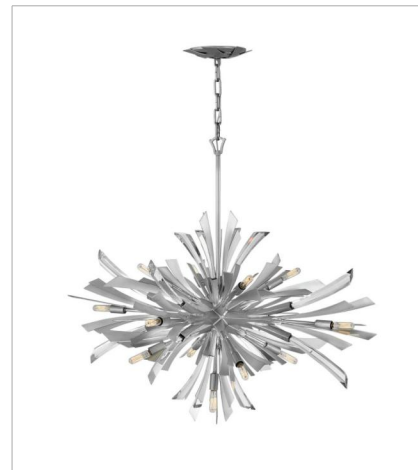

# VIDA

Vida's modern design bursts with a flourishing style that is both highly dramatic and finely sculpted. A statement piece with crystal accents and unique canopy detailing, Vida injects a thrilling dash of contemporary inspiration to its surroundings.

**FINISH:** Glacial

**FR40904GG**  
MEDIUM ORB  
22" W, 26" H  
Socketed  
13-5w Cand. LED, 60w Equiv.

**FR40905GG**  
LARGE ORB  
36" W, 42" H  
Socketed  
13-5w Cand. LED, 60w Equiv.

**FR40906GG**  
MEDIUM SINGLE TIER PENDANT  
36" W, 27.8" H  
Socketed  
13-5w Cand. LED, 60w Equiv.

**FR40907GG**  
MEDIUM ORB CHANDELIER  
24" W, 50" H  
Socketed  
19-5w Cand. LED, 60w Equiv.

**FR40909GG**  
MULTI TIER  
34" W, 37.3" H  
Socketed  
12-5w Cand. LED, 60w Equiv.

**FR40903GG**  
MEDIUM SEMI-FLUSH MOUNT  
24" W, 14.5" H  
Socketed  
9-5w Cand. LED, 60w Equiv.