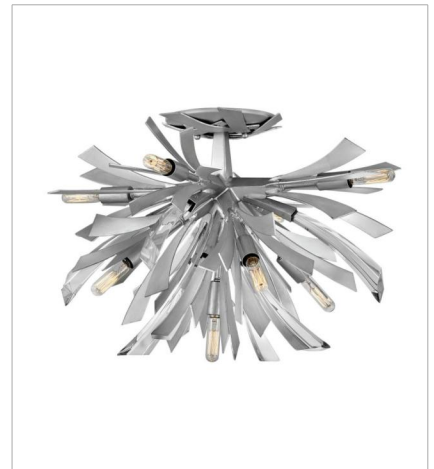

VIDA

Vida's modern design bursts with a flourishing style that is both highly dramatic and finely sculpted. A statement piece with crystal accents and unique canopy detailing, Vida injects a thrilling dash of contemporary inspiration to its surroundings.

FINISH: Glacial

FR40904GG
MEDIUM ORB
22" W, 26" H
Socketed
13-5w Cand. LED, 60w Equiv.

FR40905GG
LARGE ORB
36" W, 42" H
Socketed
13-5w Cand. LED, 60w Equiv.

FR40906GG
MEDIUM SINGLE TIER PENDANT
36" W, 27.8" H
Socketed
13-5w Cand. LED, 60w Equiv.

FR40907GG
MEDIUM ORB CHANDELIER
24" W, 50" H
Socketed
19-5w Cand. LED, 60w Equiv.

FR40909GG
MULTI TIER
34" W, 37.3" H
Socketed
12-5w Cand. LED, 60w Equiv.

FR40903GG
MEDIUM SEMI-FLUSH MOUNT
24" W, 14.5" H
Socketed
9-5w Cand. LED, 60w Equiv.