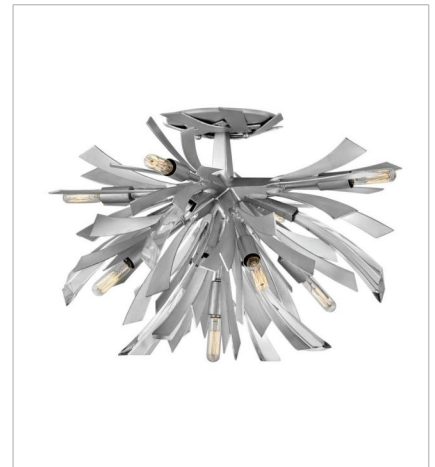

# VIDA

Vida's modern design bursts with a flourishing style that is both highly dramatic and finely sculpted. A statement piece with crystal accents and unique canopy detailing, Vida injects a thrilling dash of contemporary inspiration to its surroundings.

**FINISH:** Glacial

**FR40904GG**  
MEDIUM ORB  
22" W, 26" H  
Socketed  
13-5w Cand. LED, 60w Equiv.

**FR40905GG**  
LARGE ORB  
36" W, 42" H  
Socketed  
13-5w Cand. LED, 60w Equiv.

**FR40906GG**  
MEDIUM SINGLE TIER PENDANT  
36" W, 27.8" H  
Socketed  
13-5w Cand. LED, 60w Equiv.

**FR40907GG**  
MEDIUM ORB CHANDELIER  
24" W, 50" H  
Socketed  
19-5w Cand. LED, 60w Equiv.

**FR40909GG**  
MULTI TIER  
34" W, 37.3" H  
Socketed  
12-5w Cand. LED, 60w Equiv.

**FR40903GG**  
MEDIUM SEMI-FLUSH MOUNT  
24" W, 14.5" H  
Socketed  
9-5w Cand. LED, 60w Equiv.