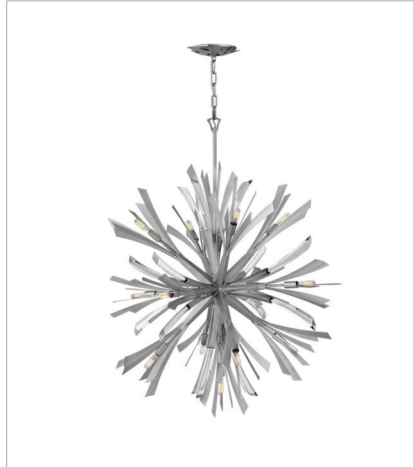

# VIDA

Vida's modern design bursts with a flourishing style that is both highly dramatic and finely sculpted. A statement piece with crystal accents and unique canopy detailing, Vida injects a thrilling dash of contemporary inspiration to its surroundings.

**FINISH:** Glacial

**FR40904GG**  
MEDIUM ORB  
22" W, 26" H  
Socketed  
13-5w Cand. LED, 60w Equiv.

**FR40905GG**  
LARGE ORB  
36" W, 42" H  
Socketed  
13-5w Cand. LED, 60w Equiv.

**FR40906GG**  
MEDIUM SINGLE TIER PENDANT  
36" W, 27.8" H  
Socketed  
13-5w Cand. LED, 60w Equiv.

**FR40907GG**  
MEDIUM ORB CHANDELIER  
24" W, 50" H  
Socketed  
19-5w Cand. LED, 60w Equiv.

**FR40909GG**  
MULTI TIER  
34" W, 37.3" H  
Socketed  
12-5w Cand. LED, 60w Equiv.

**FR40903GG**  
MEDIUM SEMI-FLUSH MOUNT  
24" W, 14.5" H  
Socketed  
9-5w Cand. LED, 60w Equiv.