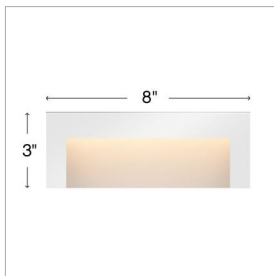

TAPER

1557SW

TAPER DECK SCONCE 12V WIDE HORIZONTAL

Seamlessly blending into architectural elements inside or outside the home, the Taper series beautifully illuminates stairs, walkways, or patio spaces, enhancing the outdoor lighting experience. Made of aluminum and featuring an etched glass lens, this sconce mounts flush to the surface and includes an integrated LED light for over 40,000 hrs of light. This low-voltage fixture is practical and safer, especially in an outdoor setting. Expand time spent in outdoor living spaces and increase safety and security.

DETAILS	
FINISH:	Satin White
MATERIAL:	Aluminum
GLASS:	Etched
DIMMABLE:	YES - WITH MLV ON TRANSFORMER PRIMARY

DIMENSIONS	
WIDTH:	8"
HEIGHT:	3"
DEPTH:	1
BACK PLATE:	8"W X 3"H
EXTENSION:	1"

LIGHT SOURCE	
LIGHT SOURCE:	Integrated LED
LED NAME:	ETP25
WATTAGE:	2.50w LED *Included
VOLTAGE:	12v
VOLT AMPS:	3
LUMENS:	300
CRI:	90
INCANDESCENT EQUIVALENCY:	1 x 25w
DIMMABLE:	YES - WITH MLV ON TRANSFORMER PRIMARY
TRANSFORMER REQUIRED:	Yes

MOUNTING	
LEAD WIRE:	1 X 60"

SHIPPING	
CARTON LENGTH:	3.4
CARTON WIDTH:	1.4
CARTON HEIGHT:	8.5

PRODUCT DETAILS:

- Wet Rated
- A wiring kit is supplied
- Energy-efficient integrated LED - safer for the environment and low maintenance
- 12V systems with LED bulbs consume less energy leading to lower electricity bills and a reduced carbon footprint
- ADA compliant design provides added accessibility and maximum clearance
- Step lights are a versatile way to illuminate areas of foot traffic
- The Hinkley Home Automation App allows you to control your landscape lights anytime, anywhere. You can turn dimmers on/off and adjust sliding brightness settings remotely.
- Bold lines and a clean, minimalist style complement contemporary architecture

HINKLEY

HINKLEY
33000 Pin Oak Parkway
Avon Lake, OH 44012

PHONE: (440) 653-5500
Toll Free: 1 (800) 446-5539

hinkley.com