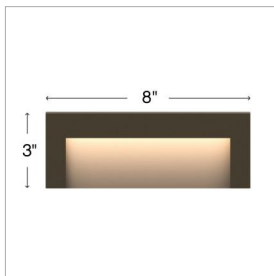

PRODUCT DETAILS:

- Wet Rated
- A wiring kit is supplied
- Energy-efficient integrated LED - safer for the environment and low maintenance
- 12V systems with LED bulbs consume less energy leading to lower electricity bills and a reduced carbon footprint
- ADA compliant design provides added accessibility and maximum clearance
- Step lights are a versatile way to illuminate areas of foot traffic
- The Hinkley Home Automation App allows you to control your landscape lights anytime, anywhere. You can turn dimmers on/off and adjust sliding brightness settings remotely.
- Bold lines and a clean, minimalist style complement contemporary architecture

HINKLEY

HINKLEY
33000 Pin Oak Parkway
Avon Lake, OH 44012

PHONE: (440) 653-5500
Toll Free: 1 (800) 446-5539

hinkley.com