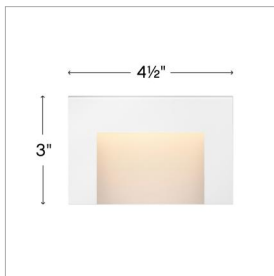

PRODUCT DETAILS:

- Wet Rated
- A wiring kit is supplied
- Energy-efficient integrated LED - safer for the environment and low maintenance
- 12V systems with LED bulbs consume less energy leading to lower electricity bills and a reduced carbon footprint
- ADA compliant design provides added accessibility and maximum clearance
- Step lights are a versatile way to illuminate areas of foot traffic
- The Hinkley Home Automation App allows you to control your landscape lights anytime, anywhere. You can turn dimmers on/off and adjust sliding brightness settings remotely.
- Bold lines and a clean, minimalist style complement contemporary architecture

HINKLEY

HINKLEY
33000 Pin Oak Parkway
Avon Lake, OH 44012

PHONE: (440) 653-5500
Toll Free: 1 (800) 446-5539

hinkley.com