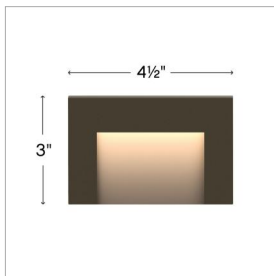

PRODUCT DETAILS:

- Wet Rated
- A wiring kit is supplied
- Energy-efficient integrated LED - safer for the environment and low maintenance
- 12V systems with LED bulbs consume less energy leading to lower electricity bills and a reduced carbon footprint
- ADA compliant design provides added accessibility and maximum clearance
- Step lights are a versatile way to illuminate areas of foot traffic
- The Hinkley Home Automation App allows you to control your landscape lights anytime, anywhere. You can turn dimmers on/off and adjust sliding brightness settings remotely.
- Bold lines and a clean, minimalist style complement contemporary architecture

HINKLEY

HINKLEY
33000 Pin Oak Parkway
Avon Lake, OH 44012

PHONE: (440) 653-5500
Toll Free: 1 (800) 446-5539

hinkley.com