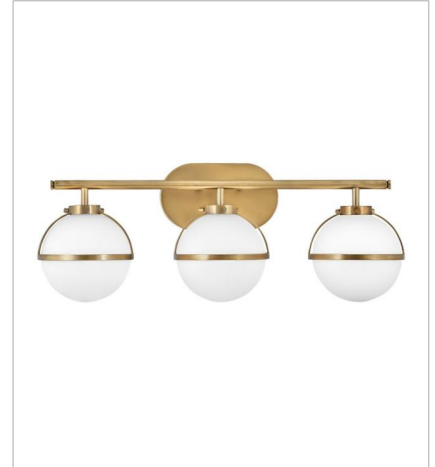

HOLLIS

The distinctive vintage globe design of Hollis evokes a mid-century mood, yet its clean lines and sophisticated silhouette provide versatility for a variety of décors. Etched opal glass globes shine against a Heritage Brass or a Black finish.

FINISH: Heritage Brass
GLASS: Etched Opal

5660HB-LL
SINGLE LIGHT VANITY
6.3" W, 16" H
Socketed
1-5w G9 LED *Included

5662HB-LL
TWO LIGHT VANITY
15" W, 9.3" H
Socketed
2-5w G9 LED *Included

5663HB-LL
THREE LIGHT VANITY
24" W, 9.3" H
Socketed
3-5w G9 LED *Included

39675HB
MEDIUM FOUR LIGHT LINEAR
42.3" W, 13.8" H
Socketed
4-5w G9 LED, 40w Equiv.

39674HB
LARGE SEMI-FLUSH MOUNT
32" W, 12" H
Socketed
5-5w G9 LED, 40w Equiv.

HINKLEY

HINKLEY
33000 Pin Oak Parkway
Avon Lake, OH 44012