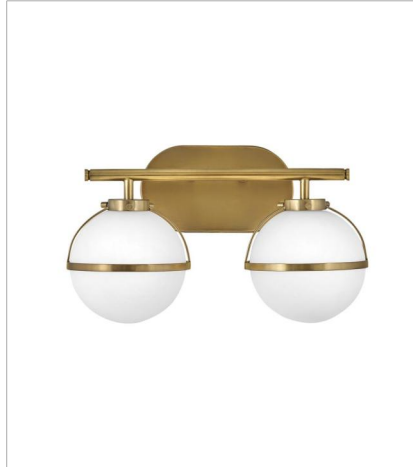

HOLLIS

The distinctive vintage globe design of Hollis evokes a mid-century mood, yet its clean lines and sophisticated silhouette provide versatility for a variety of décors. Etched opal glass globes shine against a Heritage Brass or a Black finish.

FINISH: Heritage Brass
GLASS: Etched Opal

5660HB-LL
SINGLE LIGHT VANITY
6.3" W, 16" H
Socketed
1-5w G9 LED *Included

5662HB-LL
TWO LIGHT VANITY
15" W, 9.3" H
Socketed
2-5w G9 LED *Included

5663HB-LL
THREE LIGHT VANITY
24" W, 9.3" H
Socketed
3-5w G9 LED *Included

39675HB
MEDIUM FOUR LIGHT LINEAR
42.3" W, 13.8" H
Socketed
4-5w G9 LED, 40w Equiv.

39674HB
LARGE SEMI-FLUSH MOUNT
32" W, 12" H
Socketed
5-5w G9 LED, 40w Equiv.

HINKLEY

HINKLEY
33000 Pin Oak Parkway
Avon Lake, OH 44012