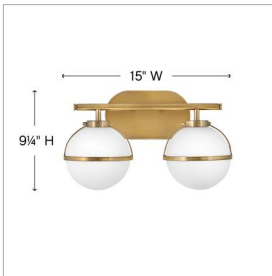

HOLLIS

5662HB-LL

TWO LIGHT VANITY

The distinctive vintage globe design of Hollis evokes a mid-century mood, yet its clean lines and sophisticated silhouette provide versatility for a variety of décors. Etched opal glass globes shine against a Heritage Brass or a Black finish.

DETAILS	
FINISH:	Heritage Brass
MATERIAL:	Steel
GLASS:	Etched Opal
DIMMABLE:	YES - CL TYPE DIMMER (SSL7A)

DIMENSIONS	
WIDTH:	15"
HEIGHT:	9.3"
WEIGHT:	2.2lb
BACK PLATE:	8"W X 4.5"H
EXTENSION:	7.8"
TOP TO OUTLET:	2.25"

LIGHT SOURCE	
LIGHT SOURCE:	Socketed
LED NAME:	EG9L-5
WATTAGE:	2-5w G9 LED *Included
VOLTAGE:	120v
LUMENS:	1100
CRI:	90
INCANDESCENT EQUIVALENCY:	2 x 50w
DIMMABLE:	YES - CL TYPE DIMMER (SSL7A)

SHIPPING	
CARTON LENGTH:	26.5
CARTON WIDTH:	9
CARTON HEIGHT:	15
CARTON WEIGHT:	7.9

PRODUCT DETAILS:

- Distinctive mid-century modern elements merge with sleek and timeless forms for a vintage vibe with modern flair
- This fixture can be mounted either up or down to best fit your space
- Damp Rated
- LED Bulbs carry a 3-year limited warranty
- Invisimount hardware is hidden on the backplate for a clean silhouette