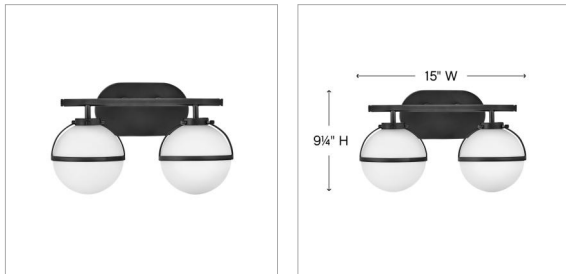

### TWO LIGHT VANITY

The distinctive vintage globe design of Hollis evokes a mid-century mood, yet its clean lines and sophisticated silhouette provide versatility for a variety of décors. Etched opal glass globes shine against a Heritage Brass or a Black finish.

DETAILS	
FINISH:	Black
MATERIAL:	Steel
GLASS:	Etched Opal
DIMMABLE:	YES - CL TYPE DIMMER (SSL7A)

DIMENSIONS	
WIDTH:	15"
HEIGHT:	9.3"
WEIGHT:	5.5lb
BACK PLATE:	8"W X 4.5"H
EXTENSION:	7.8"
TOP TO OUTLET:	2.25"

LIGHT SOURCE	
LIGHT SOURCE:	Socketed
LED NAME:	EG9L-5
WATTAGE:	2-5w G9 LED *Included
VOLTAGE:	120v
LUMENS:	1100
CRI:	90
INCANDESCENT EQUIVALENCY:	2 x 50w
DIMMABLE:	YES - CL TYPE DIMMER (SSL7A)

SHIPPING	
CARTON LENGTH:	26.5
CARTON WIDTH:	9
CARTON HEIGHT:	15
CARTON WEIGHT:	7.9

#### PRODUCT DETAILS:

- Distinctive mid-century modern elements merge with sleek and timeless forms for a vintage vibe with modern flair
- This fixture can be mounted either up or down to best fit your space
- Damp Rated
- LED Bulbs carry a 3-year limited warranty
- Invisimount hardware is hidden on the backplate for a clean silhouette