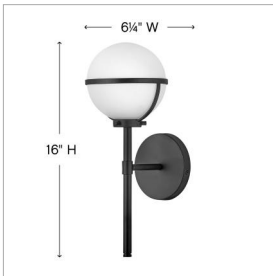

HOLLIS

5660BK-LL

SINGLE LIGHT VANITY

The distinctive vintage globe design of Hollis evokes a mid-century mood, yet its clean lines and sophisticated silhouette provide versatility for a variety of décors. Etched opal glass globes shine against a Heritage Brass or a Black finish.

| DETAILS | |
|-----------|------------------------------|
| FINISH: | Black |
| MATERIAL: | Steel |
| GLASS: | Etched Opal |
| DIMMABLE: | YES - CL TYPE DIMMER (SSL7A) |

| DIMENSIONS | |
|----------------|---------|
| WIDTH: | 6.3" |
| HEIGHT: | 16" |
| WEIGHT: | 3.7lb |
| BACK PLATE: | 5" Dia. |
| EXTENSION: | 7.5" |
| TOP TO OUTLET: | 9.25" |

| LIGHT SOURCE | |
|---------------------------|------------------------------|
| LIGHT SOURCE: | Socketed |
| LED NAME: | EG9L-5 |
| WATTAGE: | 1-5w G9 LED *Included |
| VOLTAGE: | 120v |
| LUMENS: | 550 |
| CRI: | 90 |
| INCANDESCENT EQUIVALENCY: | 1 x 50w |
| DIMMABLE: | YES - CL TYPE DIMMER (SSL7A) |

| SHIPPING | |
|----------------|------|
| CARTON LENGTH: | 23.5 |
| CARTON WIDTH: | 9 |
| CARTON HEIGHT: | 15 |
| CARTON WEIGHT: | 5.5 |

PRODUCT DETAILS:

- Distinctive mid-century modern elements merge with sleek and timeless forms for a vintage vibe with modern flair
- This fixture can be mounted either up or down to best fit your space
- Damp Rated
- LED Bulbs carry a 3-year limited warranty
- Invisimount hardware is hidden on the backplate for a clean silhouette