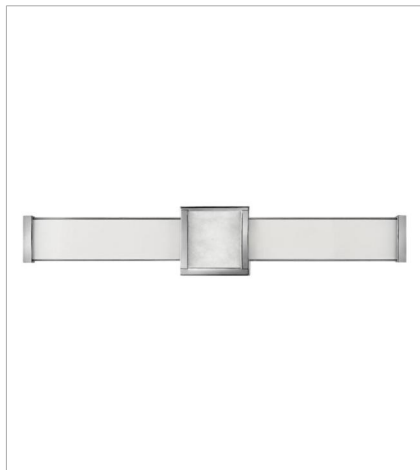

PIETRA

Turn your bathroom into a sanctuary with Pietra. Luxe materials and meticulous craftsmanship add to the spa-like zen of this integrated LED collection. A prominent cast center bracelet features a piece of solid stone with natural veining and subtle coloration that gleams against the Chrome or Black finish. Sophisticated details including cast endcaps and mitered glass complete this captivating look.

FINISH: Chrome
GLASS: White Mitered

51582CM
MEDIUM LED VANITY
24.8" W, 4.5" H
Integrated LED
40w LED *Included

51583CM
LARGE LED VANITY
30.8" W, 4.5" H
Integrated LED
53w LED *Included