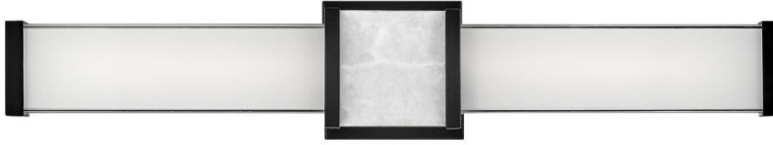

PIETRA

51582BK

MEDIUM LED VANITY

Turn your bathroom into a sanctuary with Pietra. Luxe materials and meticulous craftsmanship add to the spa-like zen of this integrated LED collection. A prominent cast center bracelet features a piece of solid stone with natural veining and subtle coloration that gleams against the Chrome or Black finish. Sophisticated details including cast endcaps and mitered glass complete this captivating look.

DETAILS	
FINISH:	Black
MATERIAL:	Steel
GLASS:	White Mitered
DIMMABLE:	YES - CL TYPE DIMMER (SSL7A)

DIMENSIONS	
WIDTH:	24.8"
HEIGHT:	4.5"
WEIGHT:	6lb
BACK PLATE:	4.5" Sq.
EXTENSION:	2.8"
TOP TO OUTLET:	2.25"

LIGHT SOURCE	
LIGHT SOURCE:	Integrated LED
LED NAME:	LEVO112-608
WATTAGE:	40w LED *Included
VOLTAGE:	120v
LUMENS:	3200
CRI:	92
INCANDESCENT EQUIVALENCY:	2 x 100w
DIMMABLE:	YES - CL TYPE DIMMER (SSL7A)

SHIPPING	
CARTON LENGTH:	29.3
CARTON WIDTH:	7
CARTON HEIGHT:	5.8
CARTON WEIGHT:	7.1

PRODUCT DETAILS:

- This fixture can be mounted horizontally
- Damp Rated
- LED components carry a 5-year limited warranty
- Bold silhouette with dramatic details creates a modern statement
- Energy-efficient integrated LED - safer for the environment and low maintenance
- This fixture can be mounted vertically
- ADA compliant design provides added accessibility and maximum clearance
- Invisimount hardware is hidden on the backplate for a clean silhouette