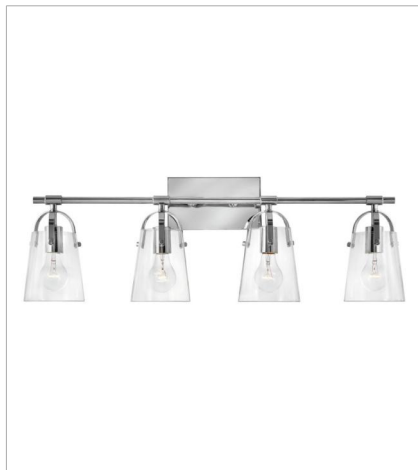

# FOSTER

Clean and airy, Foster breathes composed simplicity into any bath space. Softly tapered glass shades suspended from arched handle prongs create a sophisticated transitional silhouette, enhanced by practical yet stylized details.

**FINISH:** Chrome  
**GLASS:** Clear, Etched Opal

**5130CM**  
SINGLE LIGHT VANITY  
5" W, 10" H  
Socketed  
1-14w Med. LED, 100w Equiv.

**5130CM-OP**  
MEDIUM SCONCE  
5" W, 10" H  
Socketed  
1-14w Med. LED, 100w Equiv.

**5133CM-OP**  
MEDIUM THREE LIGHT VANITY  
22.8" W, 10.8" H  
Socketed  
3-14w Med. LED, 100w Equiv.

**FINISH:** Chrome  
**GLASS:** Clear, Etched Opal

**5134CM**  
FOUR LIGHT VANITY  
31.8" W, 10.8" H  
Socketed  
4-14w Med. LED, 100w Equiv.