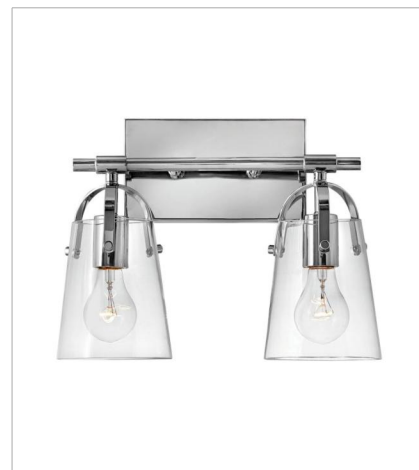

# FOSTER

Clean and airy, Foster breathes composed simplicity into any bath space. Softly tapered glass shades suspended from arched handle prongs create a sophisticated transitional silhouette, enhanced by practical yet stylized details.

**FINISH:** Chrome  
**GLASS:** Clear, Etched Opal

**5130CM**  
SINGLE LIGHT VANITY  
5" W, 10" H  
Socketed  
1-14w Med. LED, 100w Equiv.

**5130CM-OP**  
MEDIUM SCONCE  
5" W, 10" H  
Socketed  
1-14w Med. LED, 100w Equiv.

**FINISH:** Chrome  
**GLASS:** Clear, Etched Opal

**5134CM**  
FOUR LIGHT VANITY  
31.8" W, 10.8" H  
Socketed  
4-14w Med. LED, 100w Equiv.