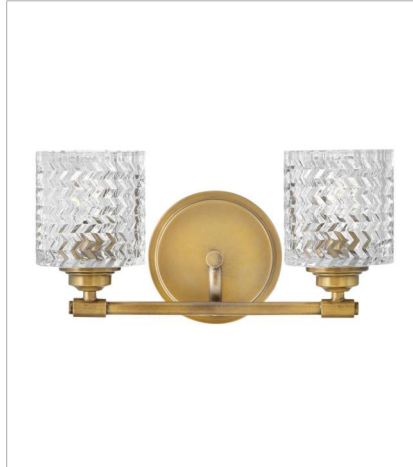

ELLE

Traditional elegance with a modern edge defines Elle's graceful design. A rich, chevron cut, clear glass is the dramatic focal point, complemented by a gleaming Chrome finish. The softly rounded steel back plate is finished with luxe stepped detailing to complete the design.

FINISH: Heritage Brass
GLASS: Clear Chevron, Clear Chevron & Etched Lens

5040HB
SINGLE LIGHT VANITY
5.5" W, 7.8" H
Socketed
1-14w Med. LED, 100w Equiv.

5042HB
TWO LIGHT VANITY
14.5" W, 7.5" H
Socketed
2-14w Med. LED, 100w Equiv.

5043HB
THREE LIGHT VANITY
24" W, 7.5" H
Socketed
3-14w Med. LED, 100w Equiv.

5044HB
FOUR LIGHT VANITY
31.8" W, 6.5" H
Socketed
4-14w Med. LED, 100w Equiv.

5041HB
SMALL FLUSH MOUNT
12" W, 6" H
Socketed
2-7w Med. LED, 60w Equiv.