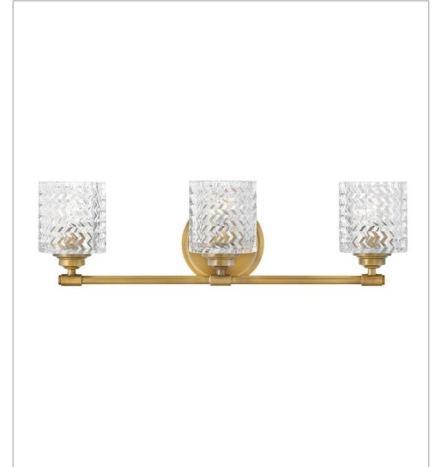

ELLE

Traditional elegance with a modern edge defines Elle's graceful design. A rich, chevron cut, clear glass is the dramatic focal point, complemented by a gleaming Chrome finish. The softly rounded steel back plate is finished with luxe stepped detailing to complete the design.

FINISH: Heritage Brass
GLASS: Clear Chevron, Clear Chevron & Etched Lens

5040HB
SINGLE LIGHT VANITY
5.5" W, 7.8" H
Socketed
1-14w Med. LED, 100w Equiv.

5042HB
TWO LIGHT VANITY
14.5" W, 7.5" H
Socketed
2-14w Med. LED, 100w Equiv.

5043HB
THREE LIGHT VANITY
24" W, 7.5" H
Socketed
3-14w Med. LED, 100w Equiv.

5044HB
FOUR LIGHT VANITY
31.8" W, 6.5" H
Socketed
4-14w Med. LED, 100w Equiv.

5041HB
SMALL FLUSH MOUNT
12" W, 6" H
Socketed
2-7w Med. LED, 60w Equiv.