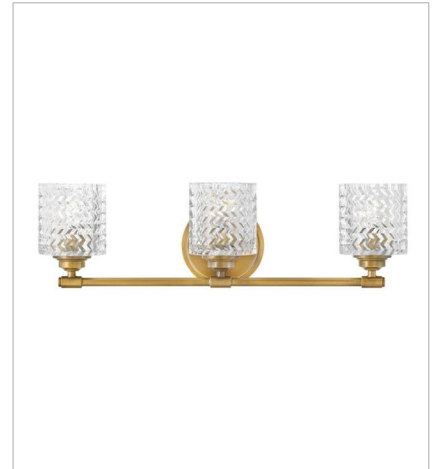

ELLE

Traditional elegance with a modern edge defines Elle's graceful design. A rich, chevron cut, clear glass is the dramatic focal point, complemented by a gleaming Chrome finish. The softly rounded steel back plate is finished with luxe stepped detailing to complete the design.

FINISH: Heritage Brass
GLASS: Clear Chevron, Clear Chevron & Etched Lens

5040HB
SINGLE LIGHT VANITY
5.5" W, 7.8" H
Socketed
1-14w Med. LED, 100w Equiv.

5042HB
TWO LIGHT VANITY
14.5" W, 7.5" H
Socketed
2-14w Med. LED, 100w Equiv.

5043HB
THREE LIGHT VANITY
24" W, 7.5" H
Socketed
3-14w Med. LED, 100w Equiv.

5044HB
FOUR LIGHT VANITY
31.8" W, 6.5" H
Socketed
4-14w Med. LED, 100w Equiv.

5041HB
SMALL FLUSH MOUNT
12" W, 6" H
Socketed
2-7w Med. LED, 60w Equiv.