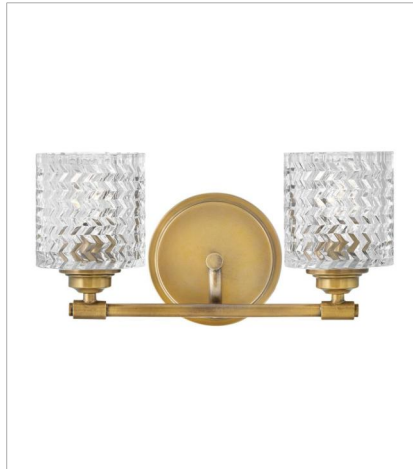

ELLE

Traditional elegance with a modern edge defines Elle's graceful design. A rich, chevron cut, clear glass is the dramatic focal point, complemented by a gleaming Chrome finish. The softly rounded steel back plate is finished with luxe stepped detailing to complete the design.

FINISH: Heritage Brass
GLASS: Clear Chevron, Clear Chevron & Etched Lens

5040HB
SINGLE LIGHT VANITY
5.5" W, 7.8" H
Socketed
1-14w Med. LED, 100w Equiv.

5042HB
TWO LIGHT VANITY
14.5" W, 7.5" H
Socketed
2-14w Med. LED, 100w Equiv.

5043HB
THREE LIGHT VANITY
24" W, 7.5" H
Socketed
3-14w Med. LED, 100w Equiv.

5044HB
FOUR LIGHT VANITY
31.8" W, 6.5" H
Socketed
4-14w Med. LED, 100w Equiv.

5041HB
SMALL FLUSH MOUNT
12" W, 6" H
Socketed
2-7w Med. LED, 60w Equiv.