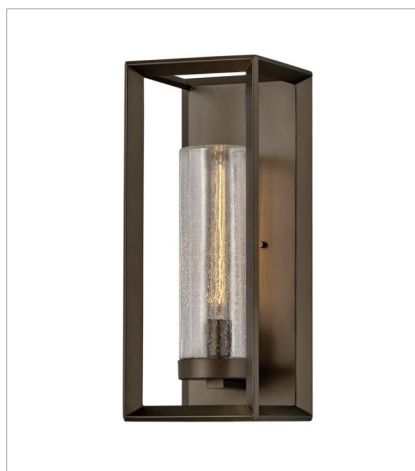

# RHODES

Rhodes exudes warmth and a handsome appeal with a clean transitional design and generous proportions. Perfectly suited for either exterior or interior spaces, the Warm Bronze and Brushed Graphite finishes perfectly complement the robust framework.

**FINISH:** Warm Bronze  
**GLASS:** Clear Seedy

**29304WB**  
LARGE SINGLE TIER  
18.3" W, 28.3" H  
Socketed  
4-5w Cand. LED, 60w Equiv.

**29304WB-LV**  
LARGE SINGLE TIER 12V  
18.3" W, 28.3" H  
Socketed  
4-3.50w Cand. LED \*Included

**29306WB**  
SIX LIGHT TIER  
42.3" W, 21.3" H  
Socketed  
6-10w Med. LED, 100w Equiv.

**29302WB**  
MEDIUM WALL MOUNT SCONCE  
7" W, 16.8" H  
Socketed  
1-10w Med. LED, 100w Equiv.

**29309WB**  
LARGE WALL MOUNT LANTERN  
9" W, 22" H  
Socketed  
1-10w Med. LED, 100w Equiv.