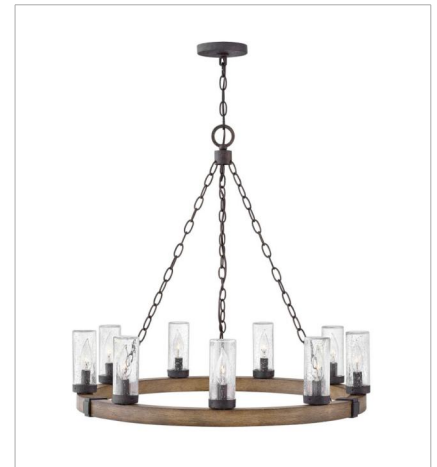

FINISH: Sequoia with Iron Rust accents
GLASS: Clear Seedy, Etched

5940SQ
SINGLE LIGHT VANITY
5" W, 11" H
Socketed
1-10w Med. LED, 100w Equiv.

5941SQ-LL
LARGE SINGLE LIGHT VANITY
5" W, 20" H
Socketed
1-6w Med. LED *Included

29206SQ
MEDIUM SINGLE TIER
24" W, 23.3" H
Socketed
6-5w Cand. LED, 60w Equiv.

HINKLEY

HINKLEY
33000 Pin Oak Parkway
Avon Lake, OH 44012

PHONE: (440) 653-5500
Toll Free: 1 (800) 446-5539

hinkley.com

SAWYER

The fresh, rustic design of the Sawyer collection will inject any outdoor living experience with the warm, cozy ambiance of an indoor setting. Constructed with Hinkley's own anti-corrosion coating, Sawyer ensures maximum resiliency and performance in the elements.

FINISH: Sequoia with Iron Rust accents
GLASS: Clear Seedy, Etched

29206SQ-LL
MEDIUM SINGLE TIER
24" W, 23.3" H
Socketed
6-2w Cand. LED *Included

29206SQ-LV
MEDIUM SINGLE TIER CHANDELI...
24" W, 23.3" H
Socketed
6-3.50w Cand. LED *Included

29207SQ
LARGE SINGLE TIER
38" W, 28.5" H
Socketed
12-5w Cand. LED, 60w Equiv.

29207SQ-LL
LARGE SINGLE TIER
38" W, 28.5" H
Socketed
12-2w Cand. LED *Included

29208SQ
LARGE SINGLE TIER
30" W, 27.8" H
Socketed
9-5w Cand. LED, 60w Equiv.