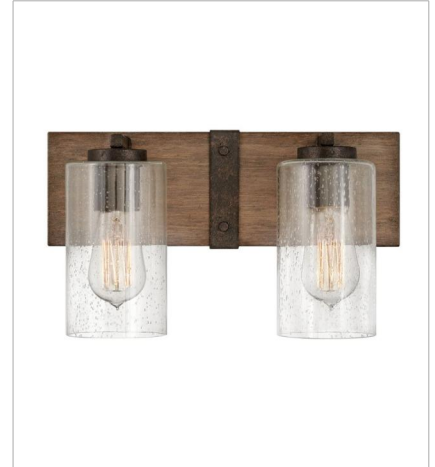

SAWYER

OPEN AIR™
collection

The fresh, rustic design of the Sawyer collection will inject any outdoor living experience with the warm, cozy ambiance of an indoor setting. Constructed with Hinkley's own anti-corrosion coating, Sawyer ensures maximum resiliency and performance in the elements.

FINISH: Sequoia with Iron Rust accents
GLASS: Clear Seedy, Etched

5940SQ
SINGLE LIGHT VANITY
5" W, 11" H
Socketed
1-10w Med. LED, 100w Equiv.

5941SQ-LL
LARGE SINGLE LIGHT VANITY
5" W, 20" H
Socketed
1-6w Med. LED *Included

29206SQ
MEDIUM SINGLE TIER
24" W, 23.3" H
Socketed
6-5w Cand. LED, 60w Equiv.

HINKLEY

HINKLEY
33000 Pin Oak Parkway
Avon Lake, OH 44012

PHONE: (440) 653-5500
Toll Free: 1 (800) 446-5539

hinkley.com

SAWYER

The fresh, rustic design of the Sawyer collection will inject any outdoor living experience with the warm, cozy ambiance of an indoor setting. Constructed with Hinkley's own anti-corrosion coating, Sawyer ensures maximum resiliency and performance in the elements.

FINISH: Sequoia with Iron Rust accents
GLASS: Clear Seedy, Etched

29206SQ-LL
MEDIUM SINGLE TIER
24" W, 23.3" H
Socketed
6-2w Cand. LED *Included

29206SQ-LV
MEDIUM SINGLE TIER CHANDELI...
24" W, 23.3" H
Socketed
6-3.50w Cand. LED *Included