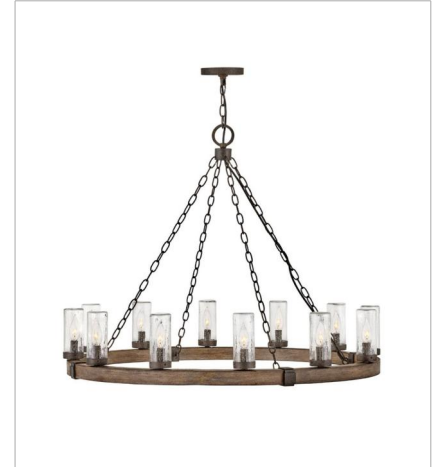

FINISH: Sequoia with Iron Rust accents
GLASS: Clear Seedy, Etched

5940SQ
SINGLE LIGHT VANITY
5" W, 11" H
Socketed
1-10w Med. LED, 100w Equiv.

5941SQ-LL
LARGE SINGLE LIGHT VANITY
5" W, 20" H
Socketed
1-6w Med. LED *Included

29206SQ
MEDIUM SINGLE TIER
24" W, 23.3" H
Socketed
6-5w Cand. LED, 60w Equiv.

HINKLEY

HINKLEY
33000 Pin Oak Parkway
Avon Lake, OH 44012

PHONE: (440) 653-5500
Toll Free: 1 (800) 446-5539

hinkley.com

SAWYER

The fresh, rustic design of the Sawyer collection will inject any outdoor living experience with the warm, cozy ambiance of an indoor setting. Constructed with Hinkley's own anti-corrosion coating, Sawyer ensures maximum resiliency and performance in the elements.

FINISH: Sequoia with Iron Rust accents
GLASS: Clear Seedy, Etched

29206SQ-LL
MEDIUM SINGLE TIER
24" W, 23.3" H
Socketed
6-2w Cand. LED *Included

29206SQ-LV
MEDIUM SINGLE TIER CHANDELI...
24" W, 23.3" H
Socketed
6-3.50w Cand. LED *Included

29207SQ
LARGE SINGLE TIER
38" W, 28.5" H
Socketed
12-5w Cand. LED, 60w Equiv.

29207SQ-LL
LARGE SINGLE TIER
38" W, 28.5" H
Socketed
12-2w Cand. LED *Included

29208SQ
LARGE SINGLE TIER
30" W, 27.8" H
Socketed
9-5w Cand. LED, 60w Equiv.