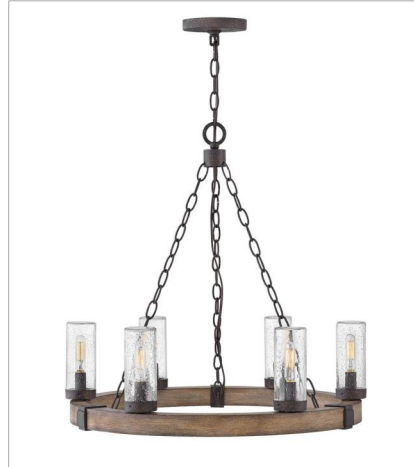

FINISH: Sequoia with Iron Rust accents
GLASS: Clear Seedy, Etched

5940SQ
SINGLE LIGHT VANITY
5" W, 11" H
Socketed
1-10w Med. LED, 100w Equiv.

5941SQ-LL
LARGE SINGLE LIGHT VANITY
5" W, 20" H
Socketed
1-6w Med. LED *Included

29206SQ
MEDIUM SINGLE TIER
24" W, 23.3" H
Socketed
6-5w Cand. LED, 60w Equiv.

HINKLEY

HINKLEY
33000 Pin Oak Parkway
Avon Lake, OH 44012

PHONE: (440) 653-5500
Toll Free: 1 (800) 446-5539

hinkley.com

SAWYER

The fresh, rustic design of the Sawyer collection will inject any outdoor living experience with the warm, cozy ambiance of an indoor setting. Constructed with Hinkley's own anti-corrosion coating, Sawyer ensures maximum resiliency and performance in the elements.

FINISH: Sequoia with Iron Rust accents
GLASS: Clear Seedy, Etched

29206SQ-LL
MEDIUM SINGLE TIER
24" W, 23.3" H
Socketed
6-2w Cand. LED *Included

29206SQ-LV
MEDIUM SINGLE TIER CHANDELI...
24" W, 23.3" H
Socketed
6-3.50w Cand. LED *Included

29207SQ
LARGE SINGLE TIER
38" W, 28.5" H
Socketed
12-5w Cand. LED, 60w Equiv.

29207SQ-LL
LARGE SINGLE TIER
38" W, 28.5" H
Socketed
12-2w Cand. LED *Included

29208SQ
LARGE SINGLE TIER
30" W, 27.8" H
Socketed
9-5w Cand. LED, 60w Equiv.