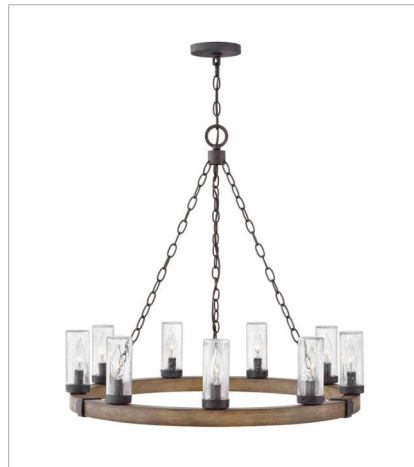

FINISH: Sequoia with Iron Rust accents
GLASS: Clear Seedy, Etched

5940SQ
SINGLE LIGHT VANITY
5" W, 11" H
Socketed
1-10w Med. LED, 100w Equiv.

5941SQ-LL
LARGE SINGLE LIGHT VANITY
5" W, 20" H
Socketed
1-6w Med. LED *Included

29206SQ
MEDIUM SINGLE TIER
24" W, 23.3" H
Socketed
6-5w Cand. LED, 60w Equiv.

HINKLEY

HINKLEY
33000 Pin Oak Parkway
Avon Lake, OH 44012

PHONE: (440) 653-5500
Toll Free: 1 (800) 446-5539

hinkley.com

SAWYER

The fresh, rustic design of the Sawyer collection will inject any outdoor living experience with the warm, cozy ambiance of an indoor setting. Constructed with Hinkley's own anti-corrosion coating, Sawyer ensures maximum resiliency and performance in the elements.

FINISH: Sequoia with Iron Rust accents
GLASS: Clear Seedy, Etched

29206SQ-LL
MEDIUM SINGLE TIER
24" W, 23.3" H
Socketed
6-2w Cand. LED *Included

29206SQ-LV
MEDIUM SINGLE TIER CHANDELI...
24" W, 23.3" H
Socketed
6-3.50w Cand. LED *Included

29207SQ
LARGE SINGLE TIER
38" W, 28.5" H
Socketed
12-5w Cand. LED, 60w Equiv.

29207SQ-LL
LARGE SINGLE TIER
38" W, 28.5" H
Socketed
12-2w Cand. LED *Included

29208SQ
LARGE SINGLE TIER
30" W, 27.8" H
Socketed
9-5w Cand. LED, 60w Equiv.